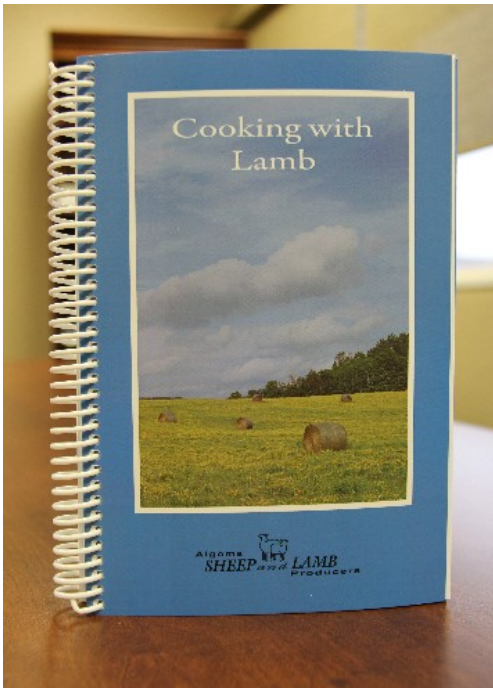

Merchandise Catalogue

Cooking with Lamb
By Algoma Sheep and
Lamb Producers
$15.00 + HST