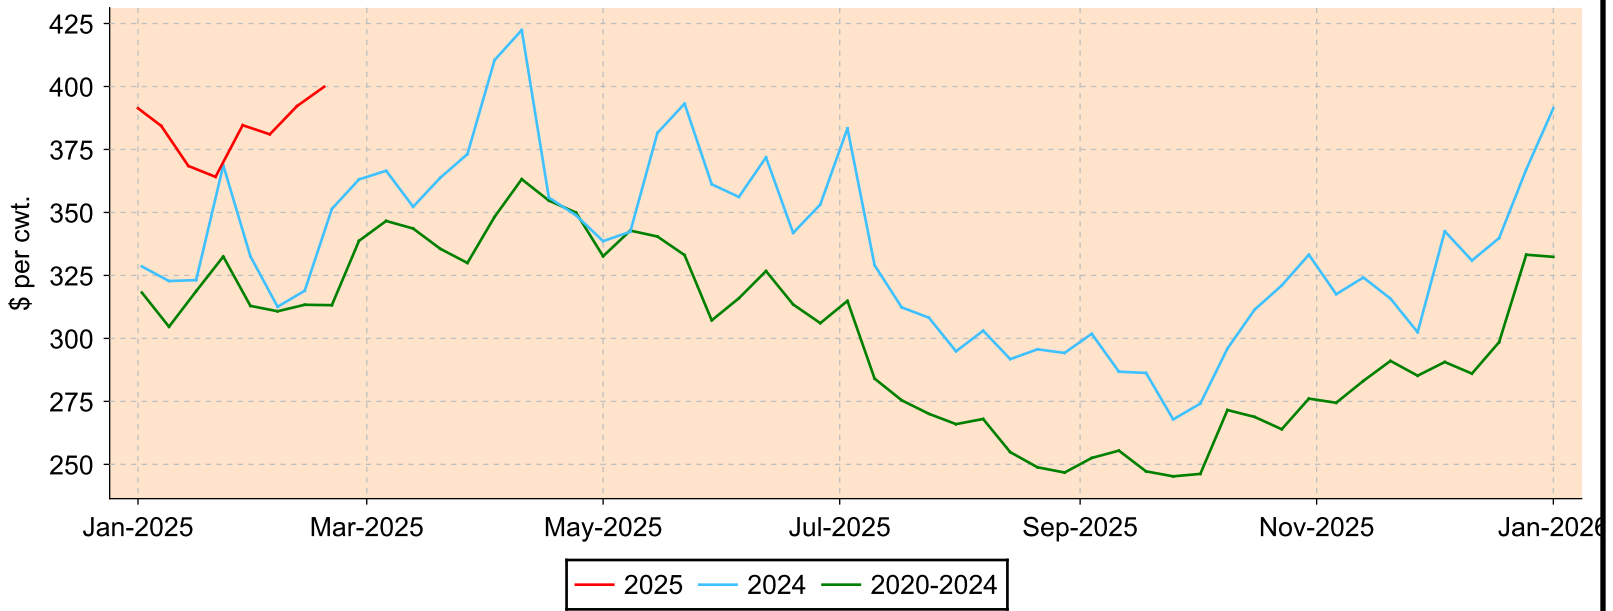

Lambs 80-94 lbs.

All sales from all reporting markets

Average Weekly Price

Weekly Volume