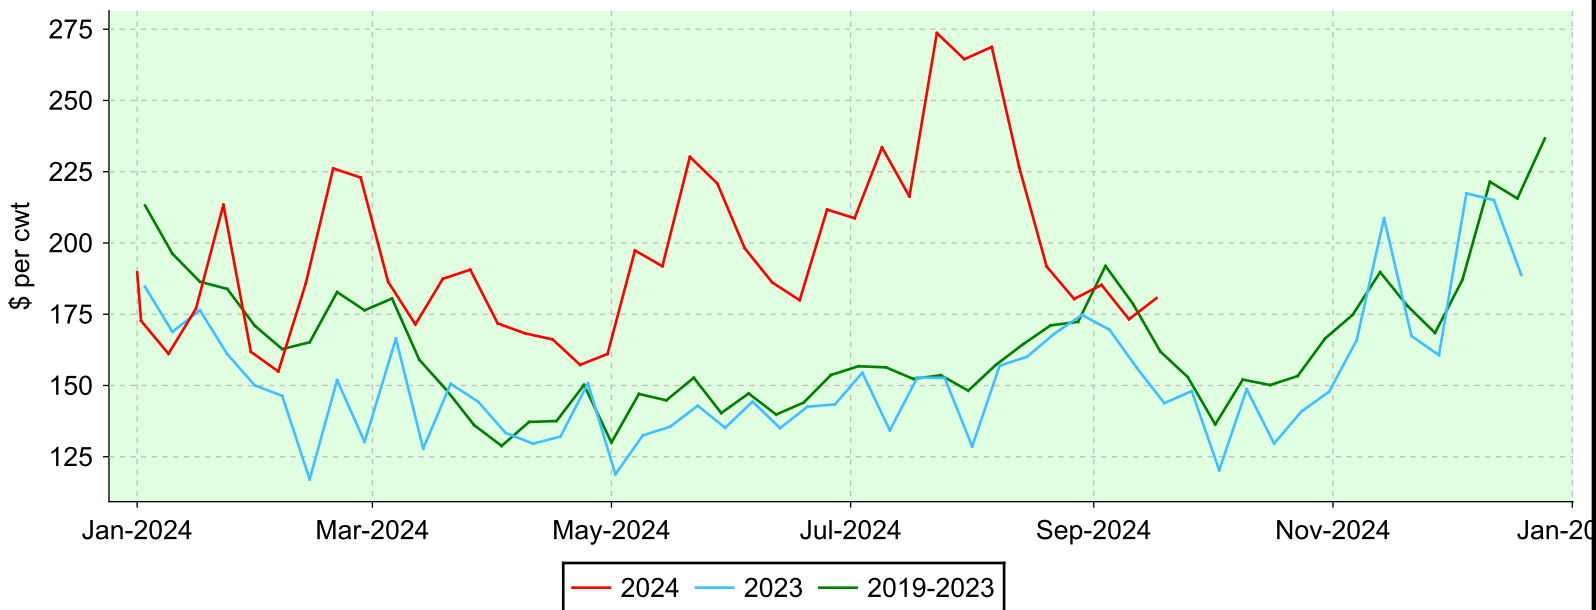

Sheep (all weights)

OLEX, Tuesday sales.

Average Price

Volume