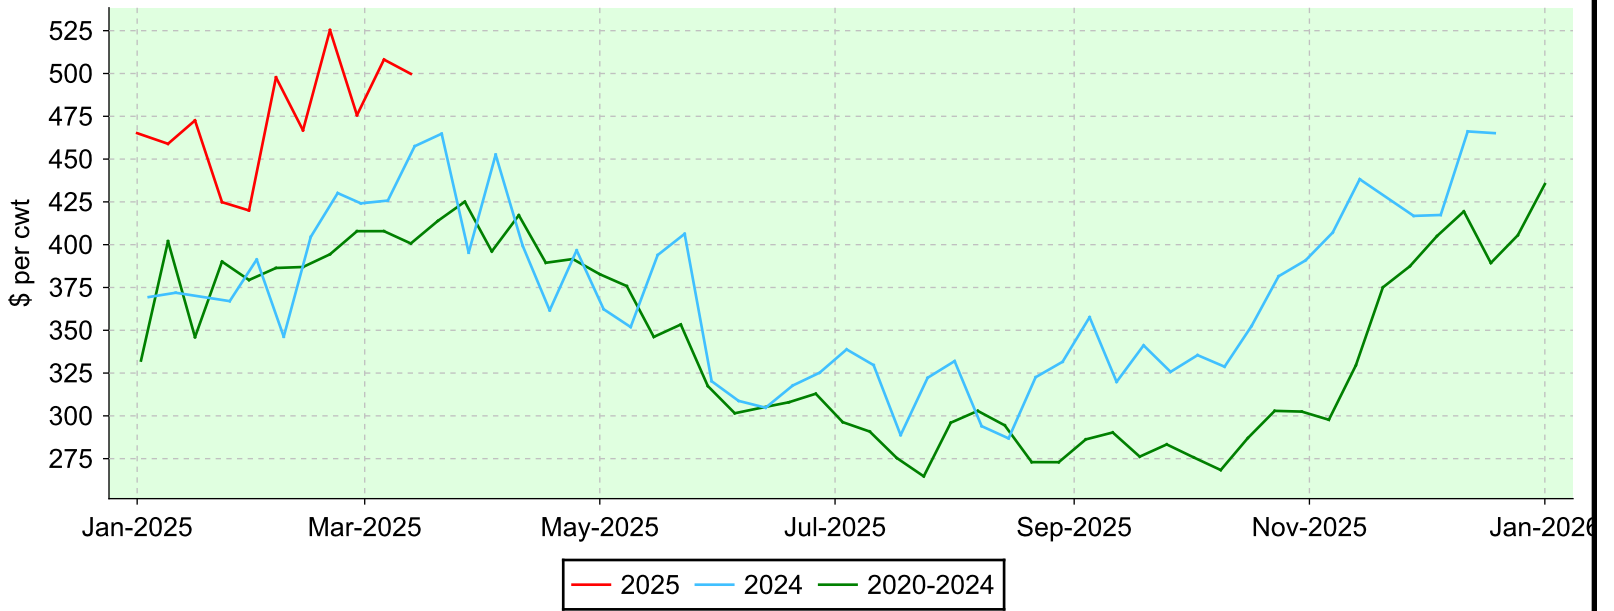

Lambs 50-64 lbs.

Brussels, Thursday sales.

Average Price

Volume