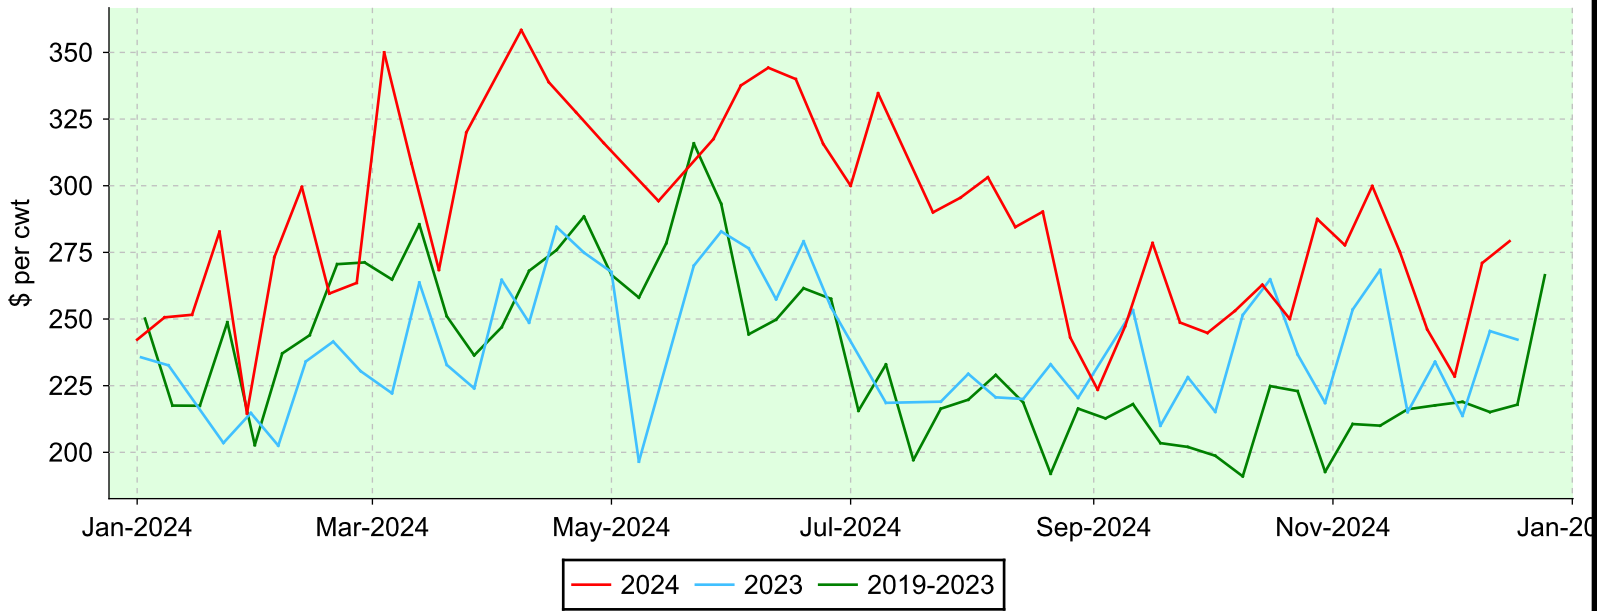

Lambs 110 lbs. and over

Ontario Stockyards Inc., Monday sales.

Average Price

Volume