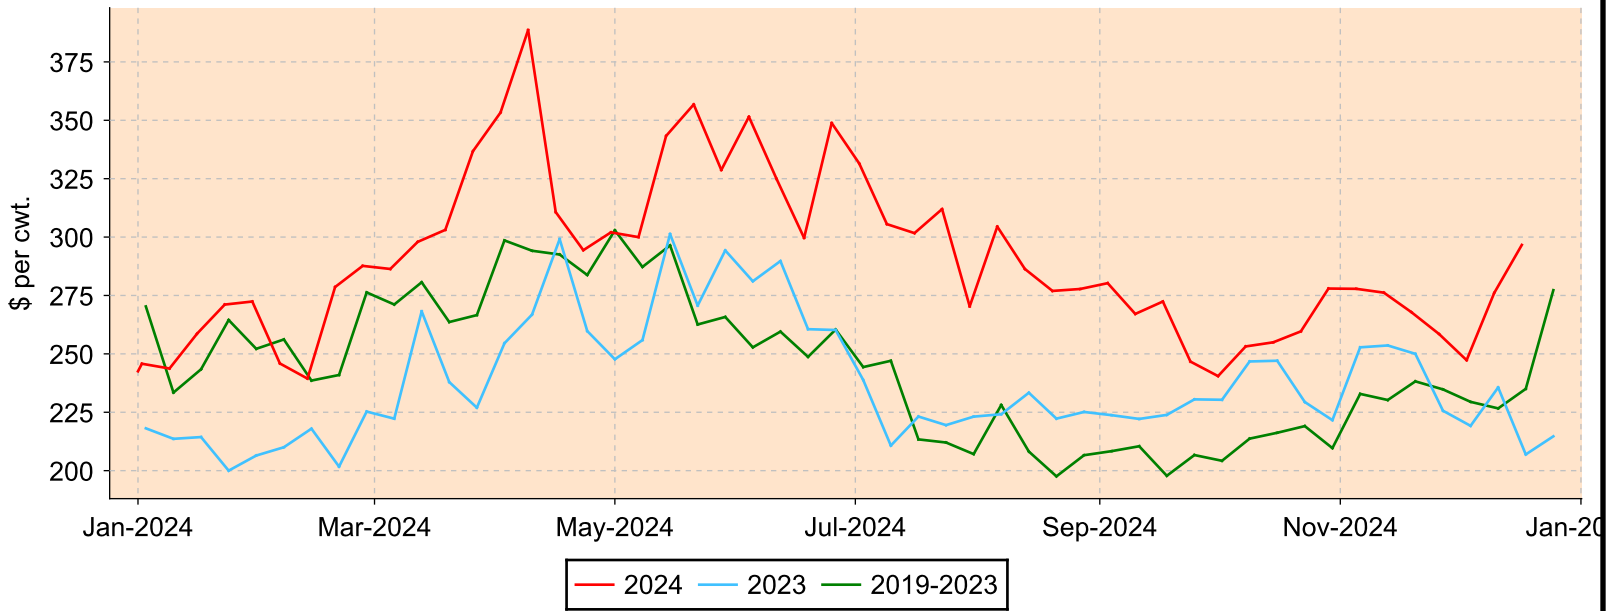

Lambs 110 lbs. & over

All sales from all reporting markets

Average Weekly Price

Weekly Volume