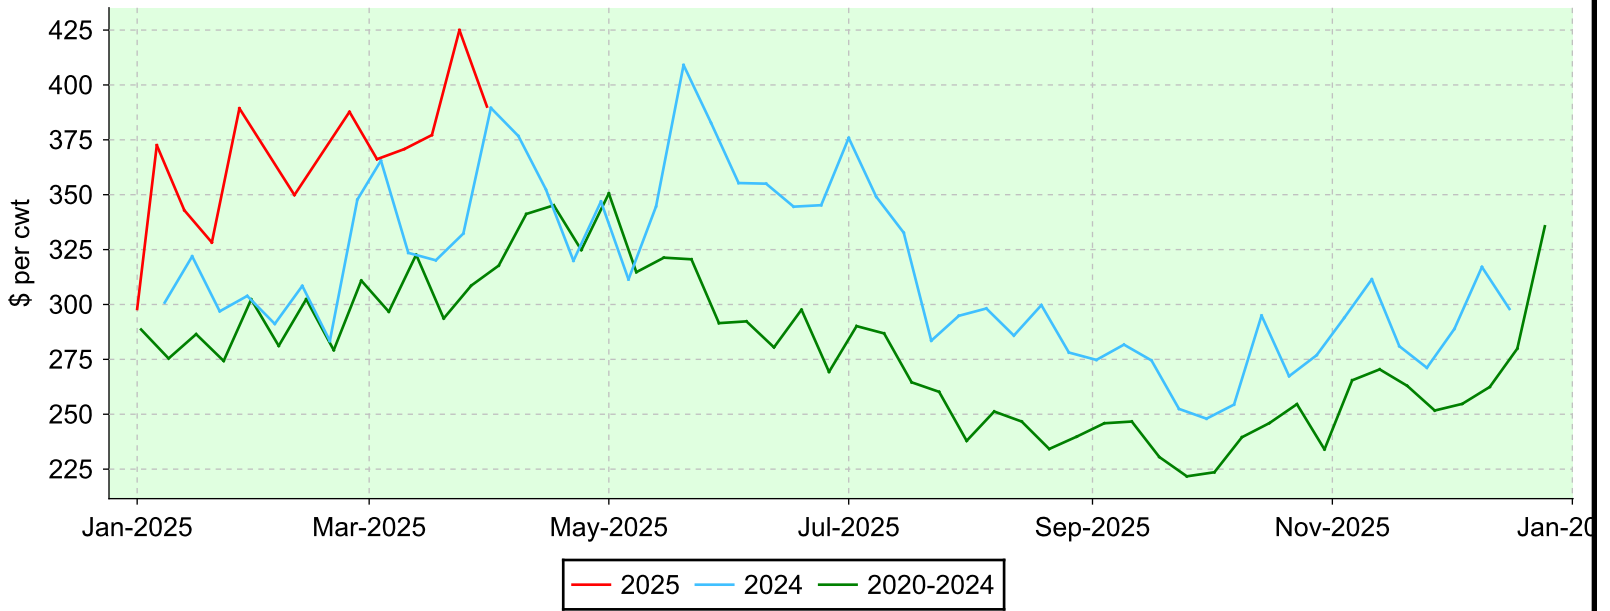

# Lambs 95-109 lbs.

Ontario Stockyards Inc., Monday sales.

## Average Price

## Volume