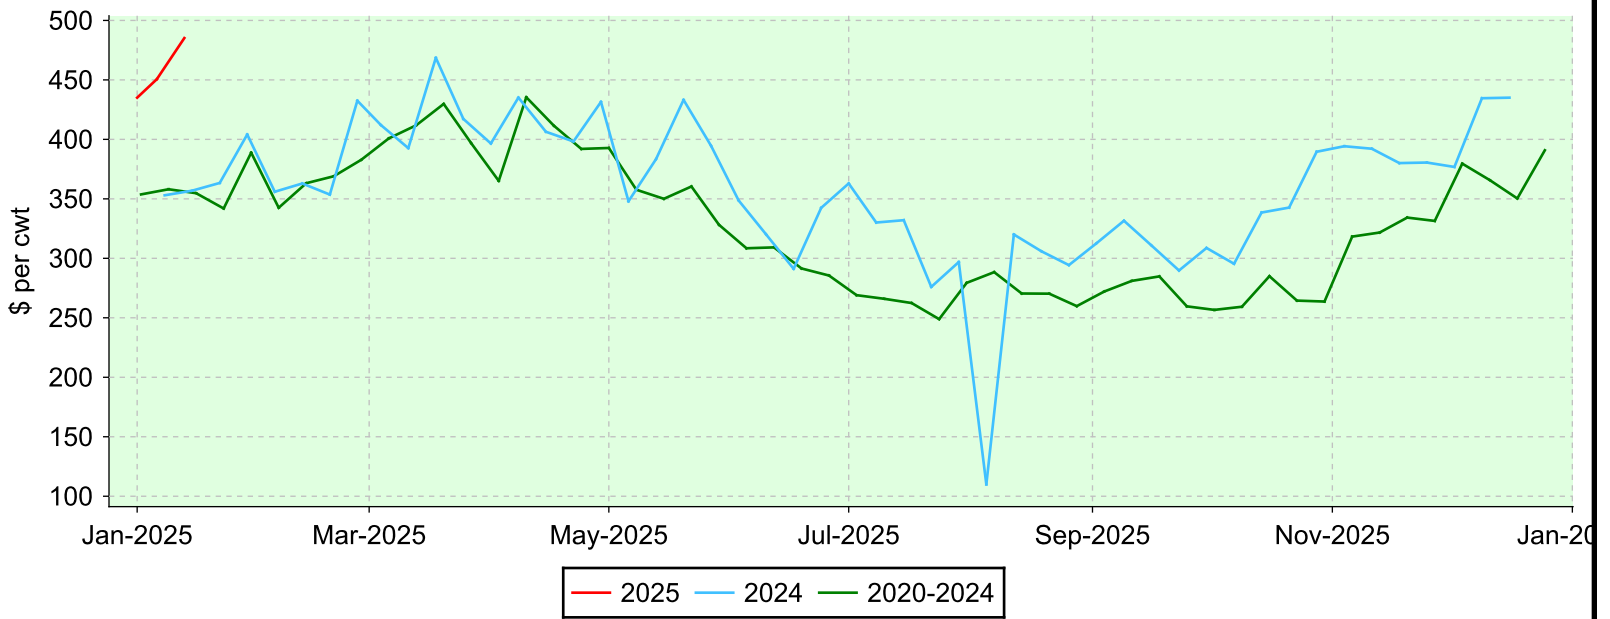

Lambs 50-64 lbs.

Ontario Stockyards Inc., Monday sales.

Average Price

Volume