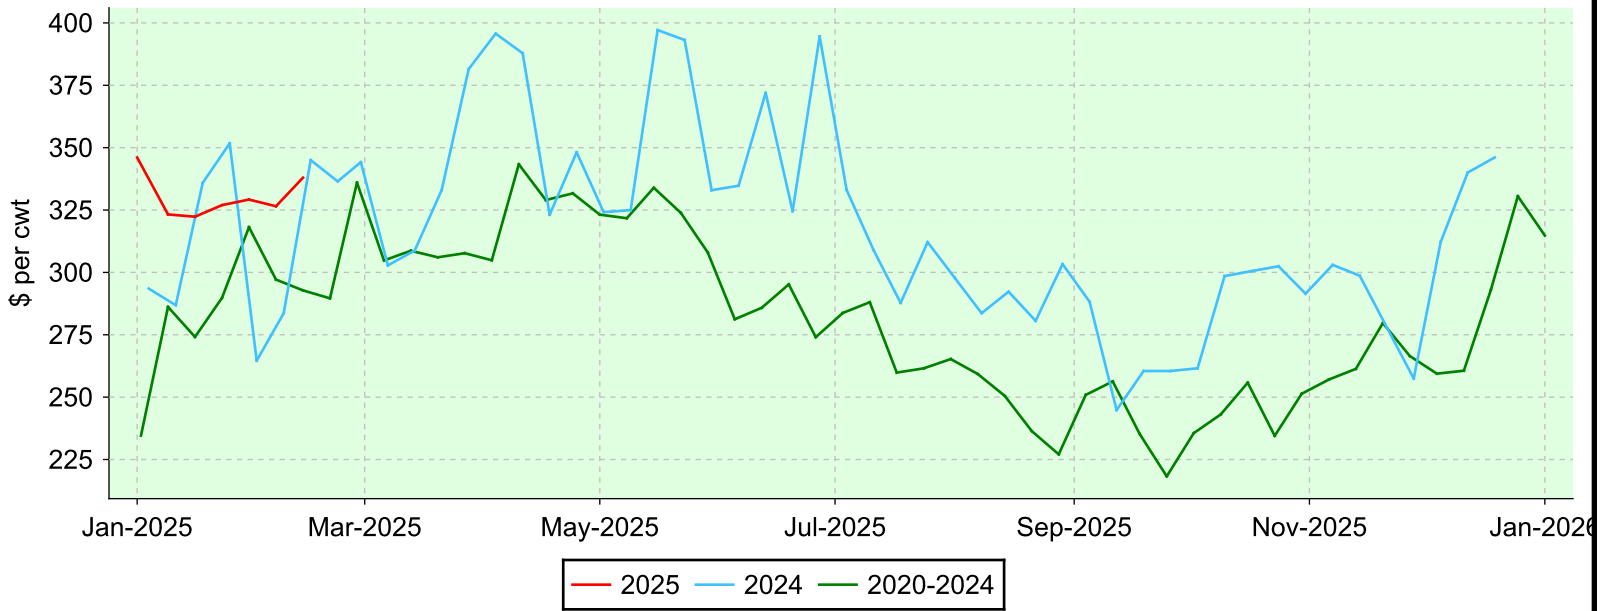

Lambs 95-109 lbs.

Brussels, Thursday sales.

Average Price

Volume