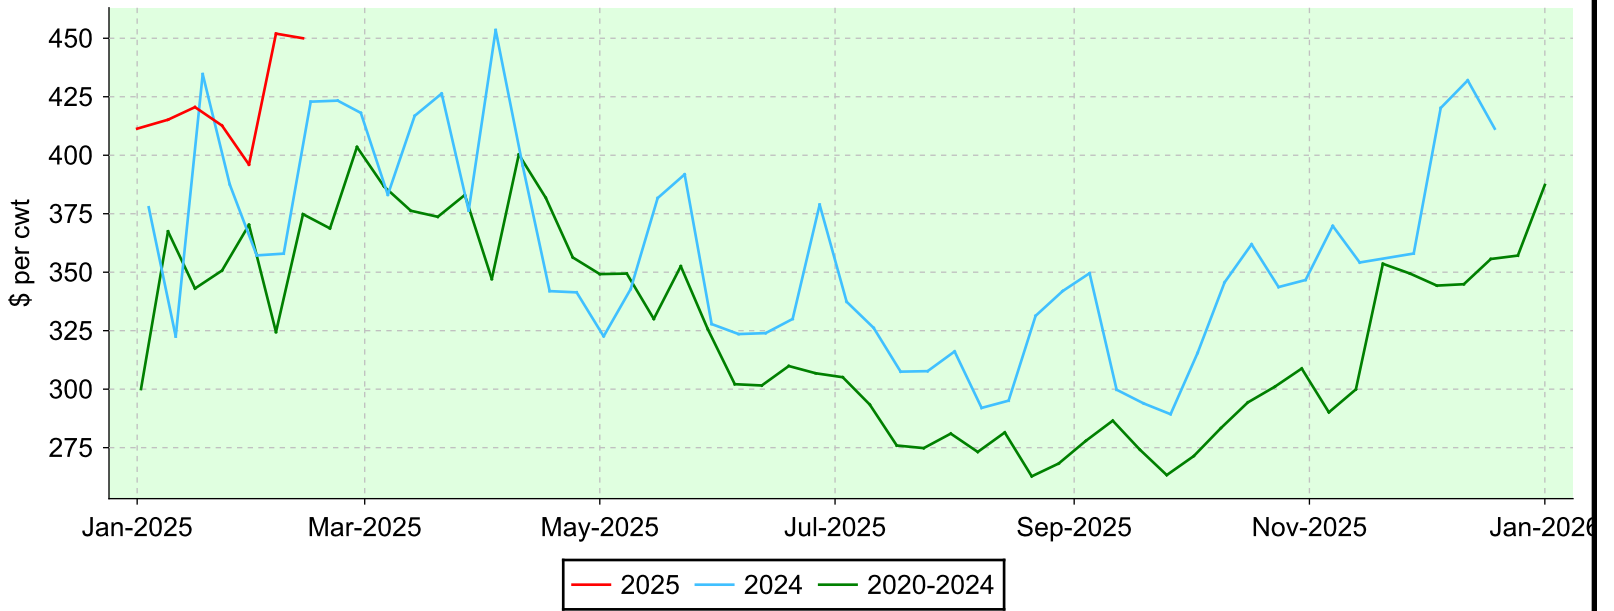

Lambs 65-79 lbs.

Brussels, Thursday sales.

Average Price

Volume