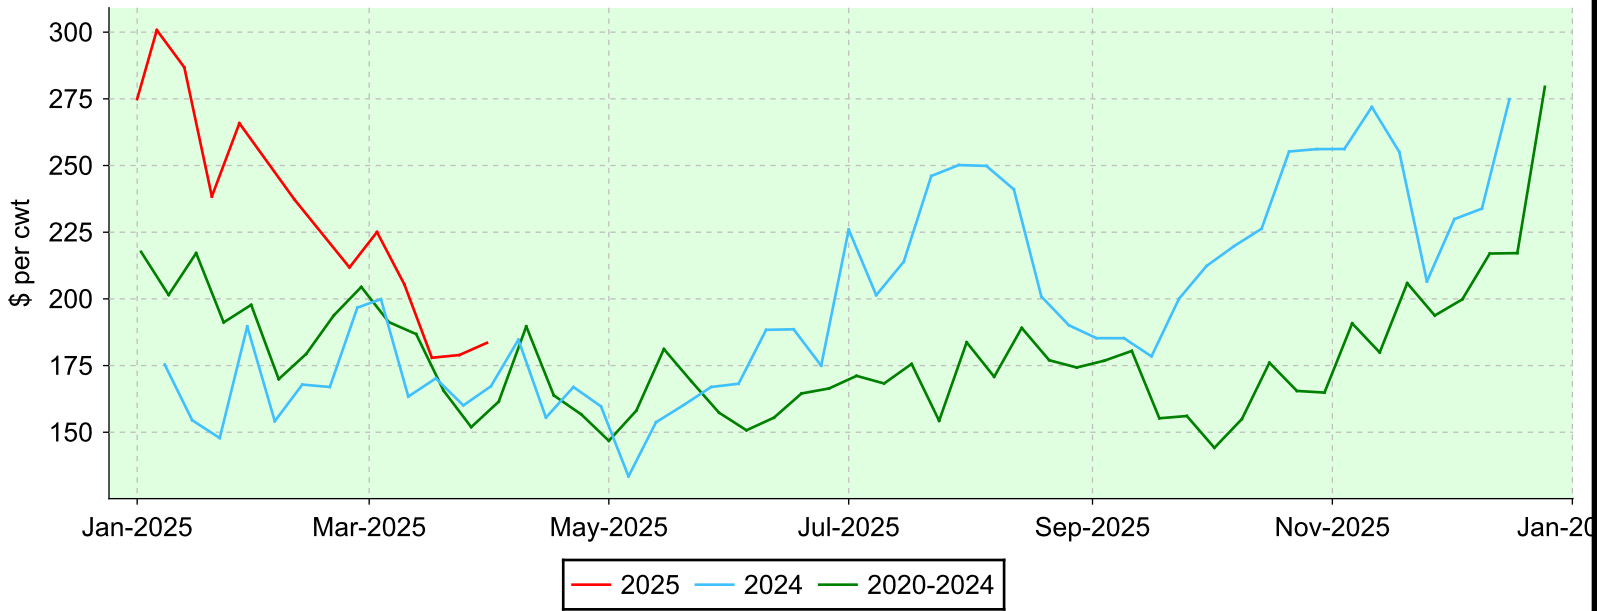

Sheep (all weights)

Ontario Stockyards Inc., Monday sales.

Average Price

Volume