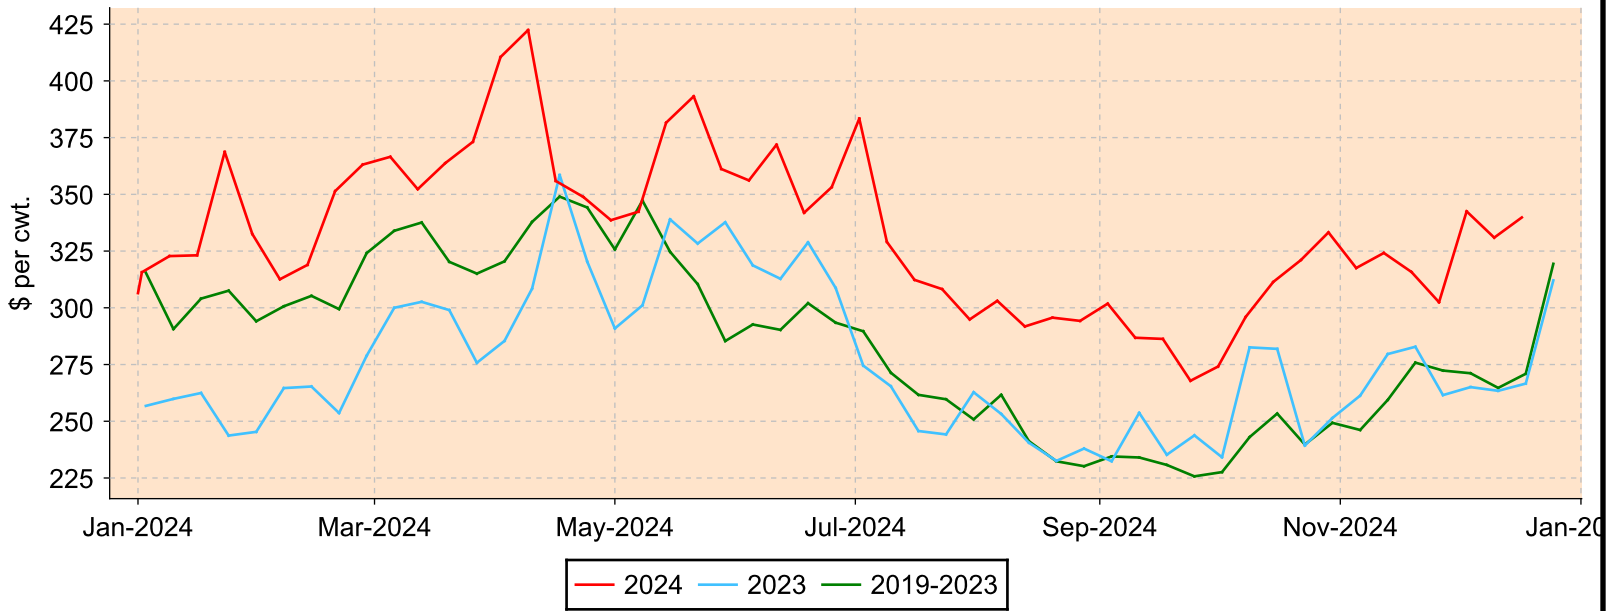

Lambs 80-94 lbs.

All sales from all reporting markets

Average Weekly Price

Weekly Volume