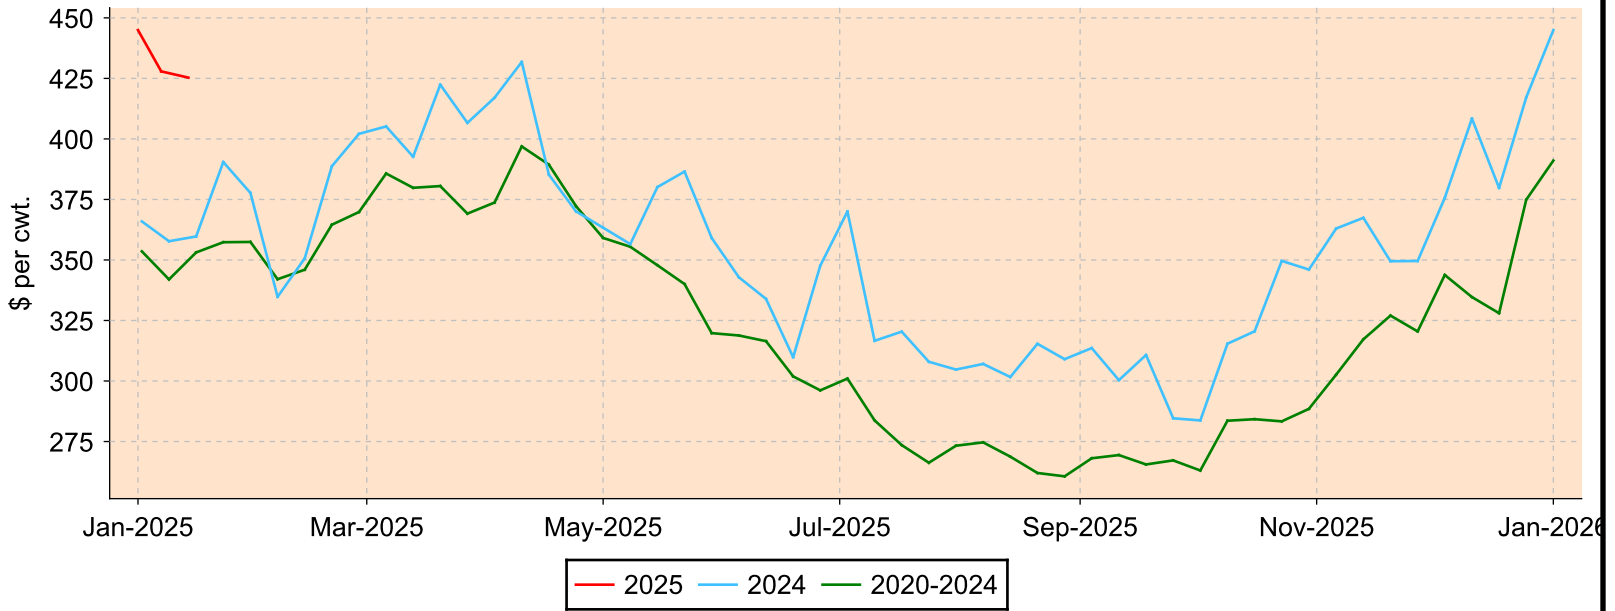

Lambs 65-79 lbs.

All sales from all reporting markets

Average Weekly Price

Weekly Volume