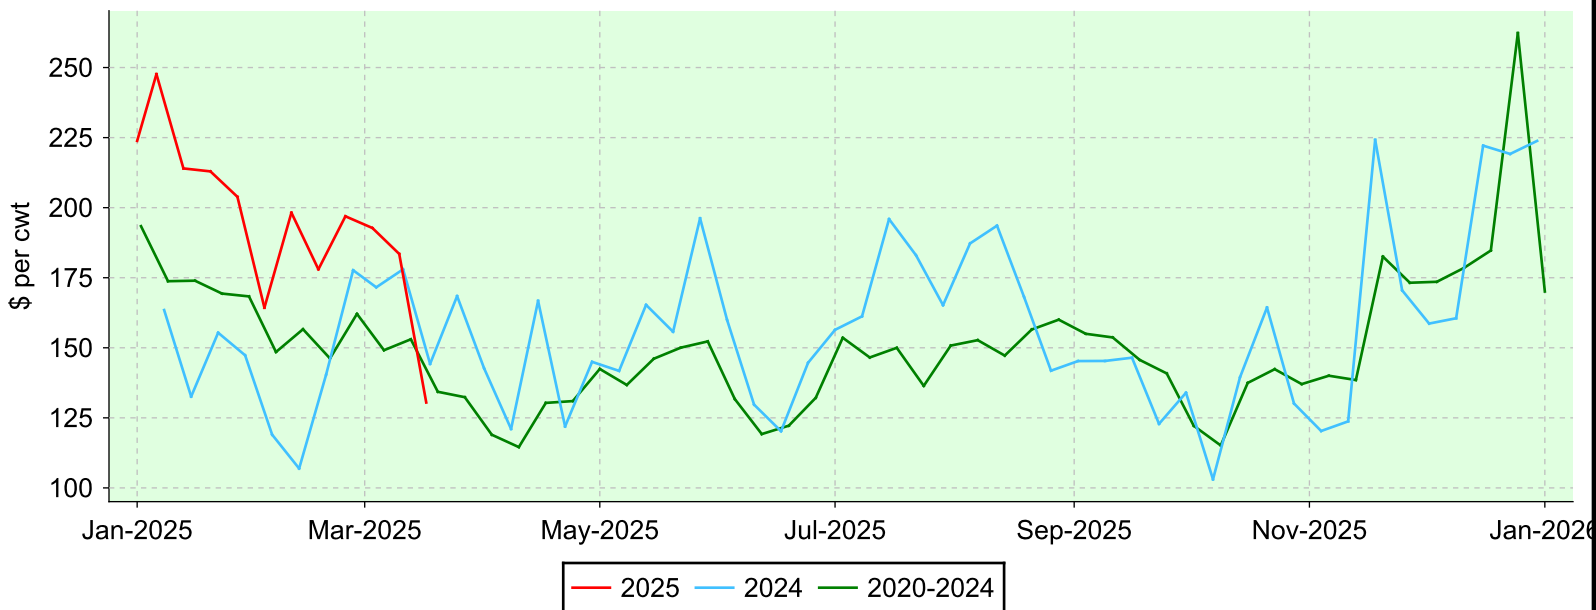

Sheep (all weights)

Embrun, Monday sales.

Average Price

Volume