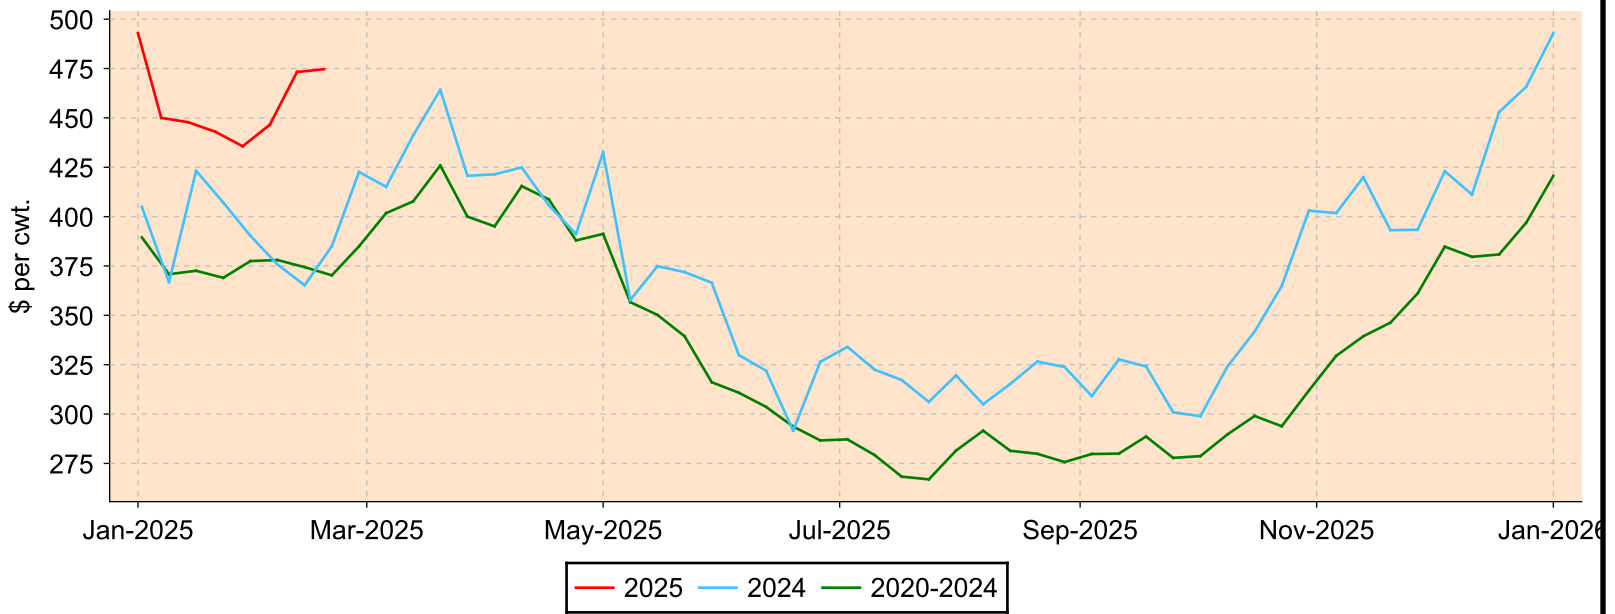

Lambs 50-64 lbs.

All sales from all reporting markets

Average Weekly Price

Weekly Volume