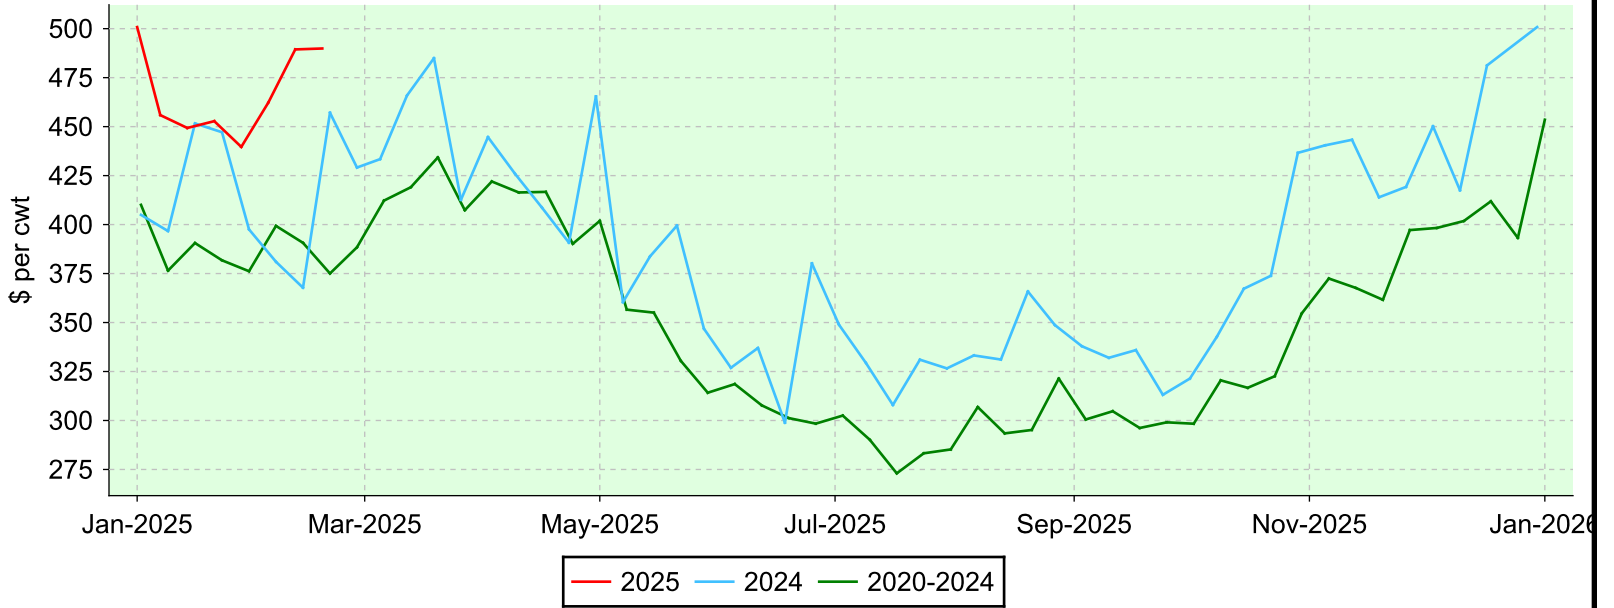

Lambs 50-64 lbs.

OLEX, Tuesday sales.

Average Price

Volume