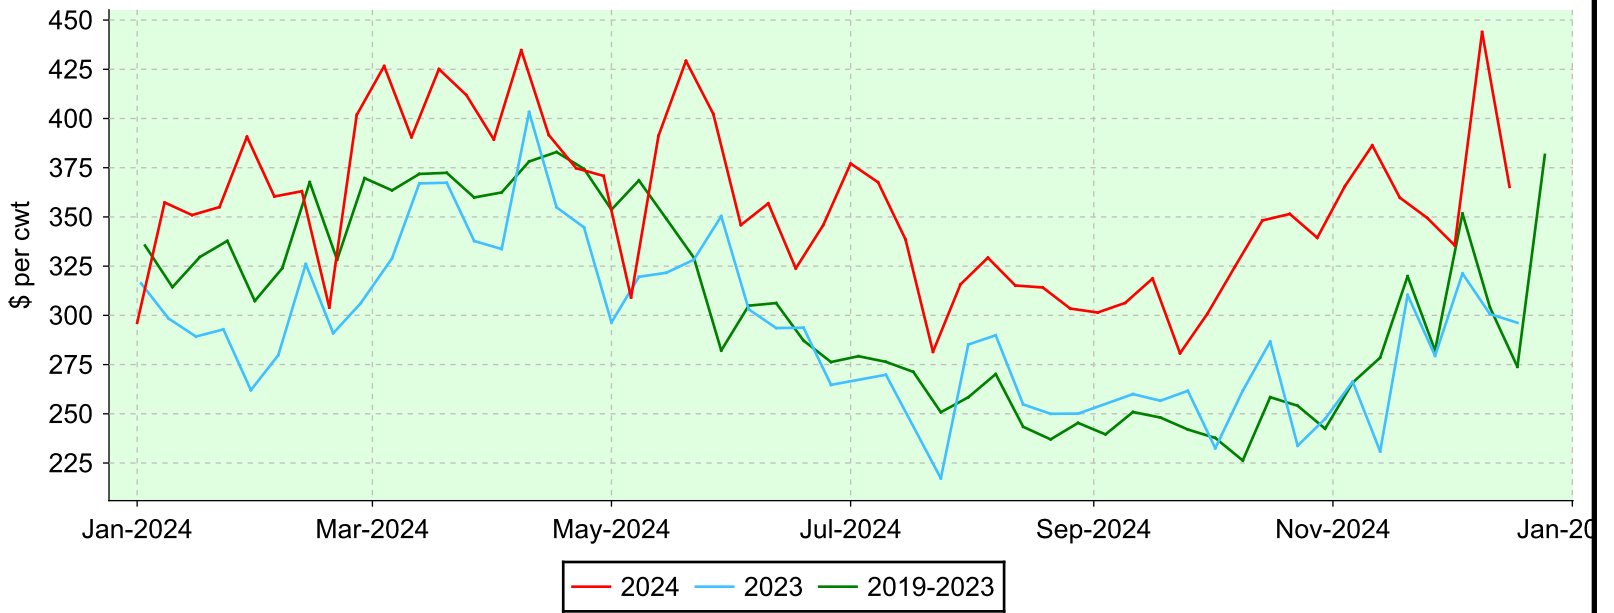

Lambs 65-79 lbs.

Ontario Stockyards Inc., Monday sales.

Average Price

Volume