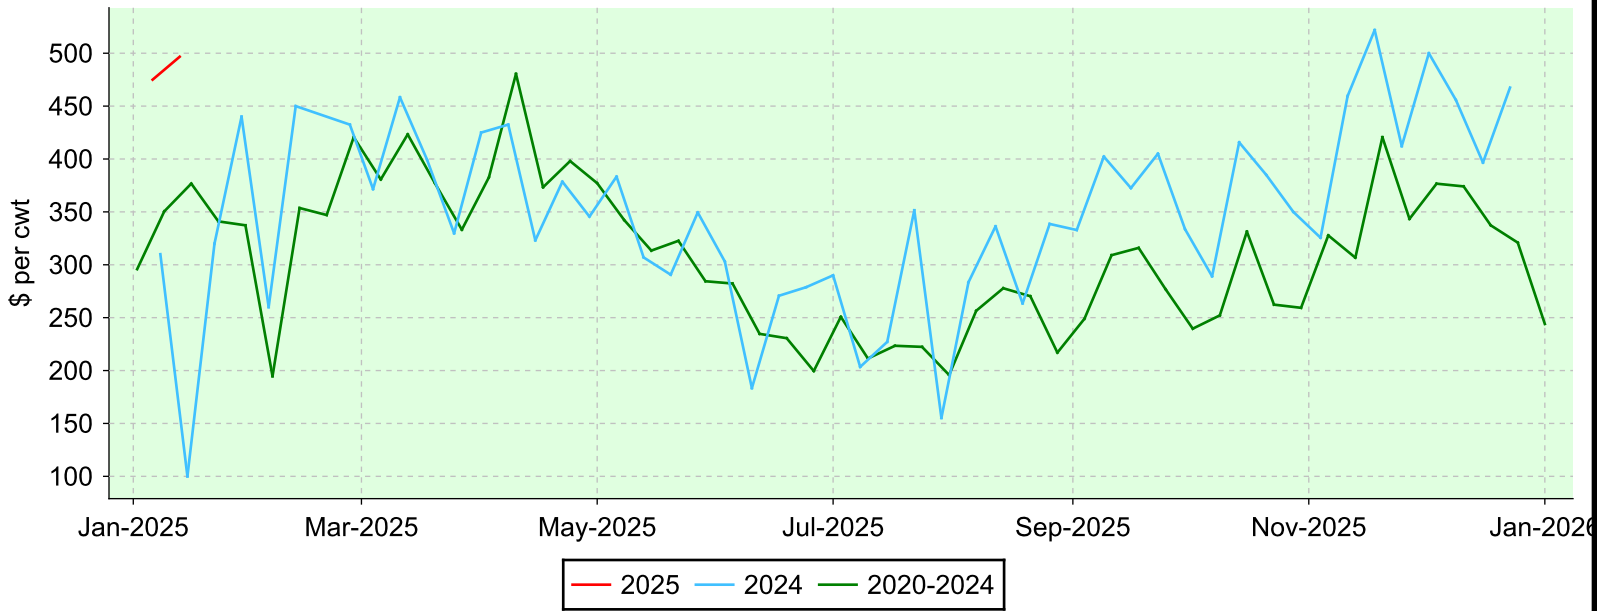

Lambs under 50 lbs.

Embrun, Monday sales.

Average Price

Volume