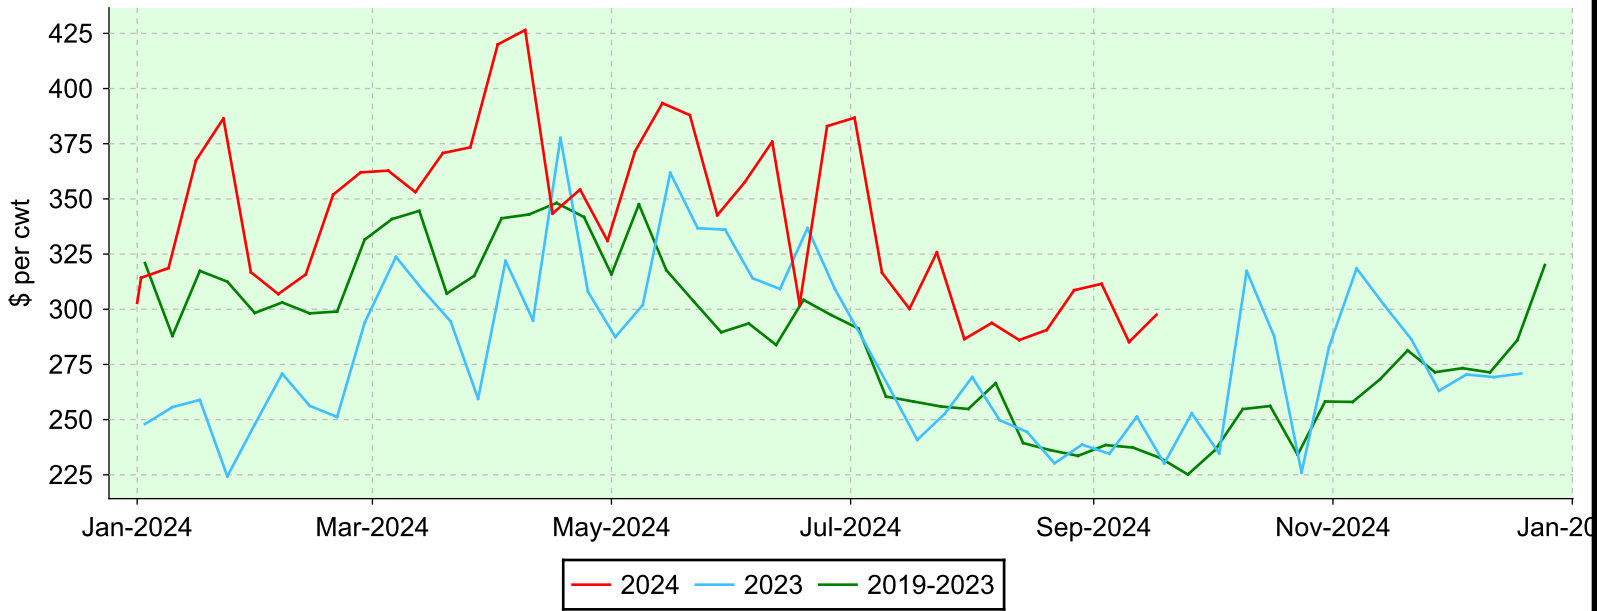

Lambs 80-94 lbs.

OLEX, Tuesday sales.

Average Price

Volume