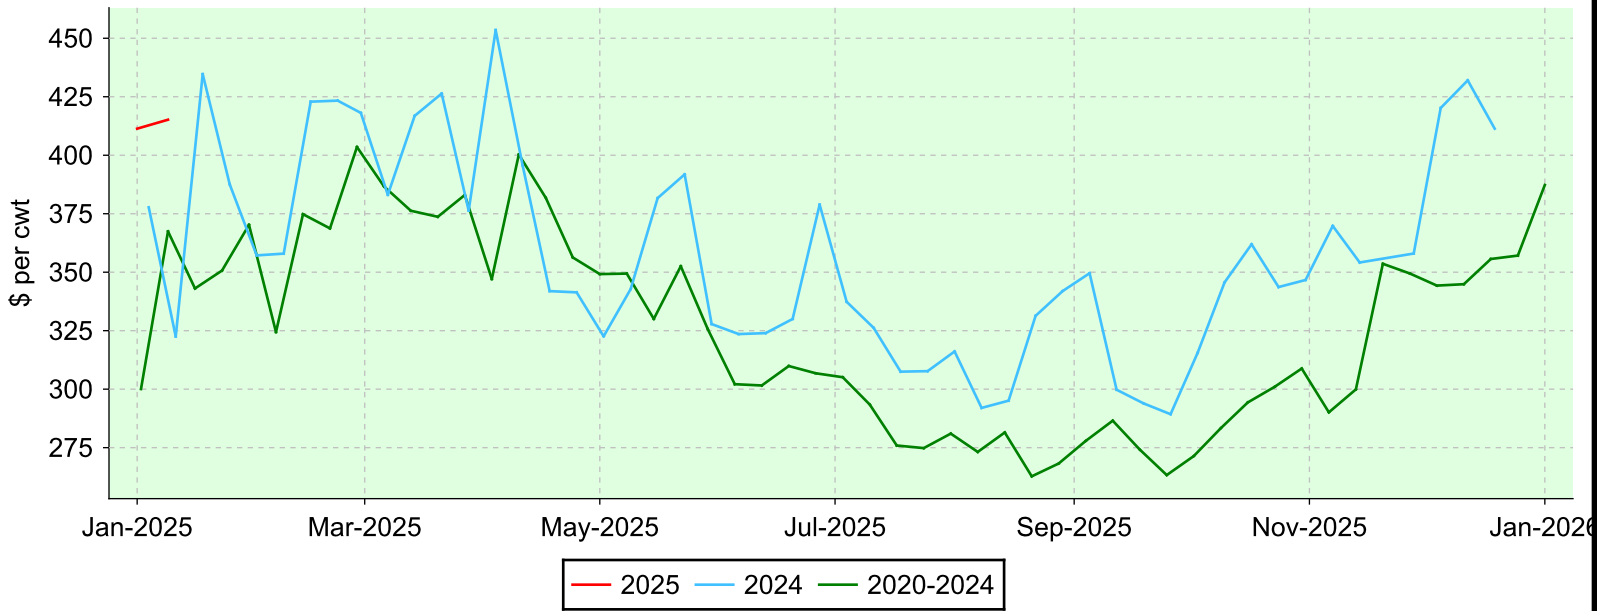

# Lambs 65-79 lbs.

Brussels, Thursday sales.

## Average Price

## Volume