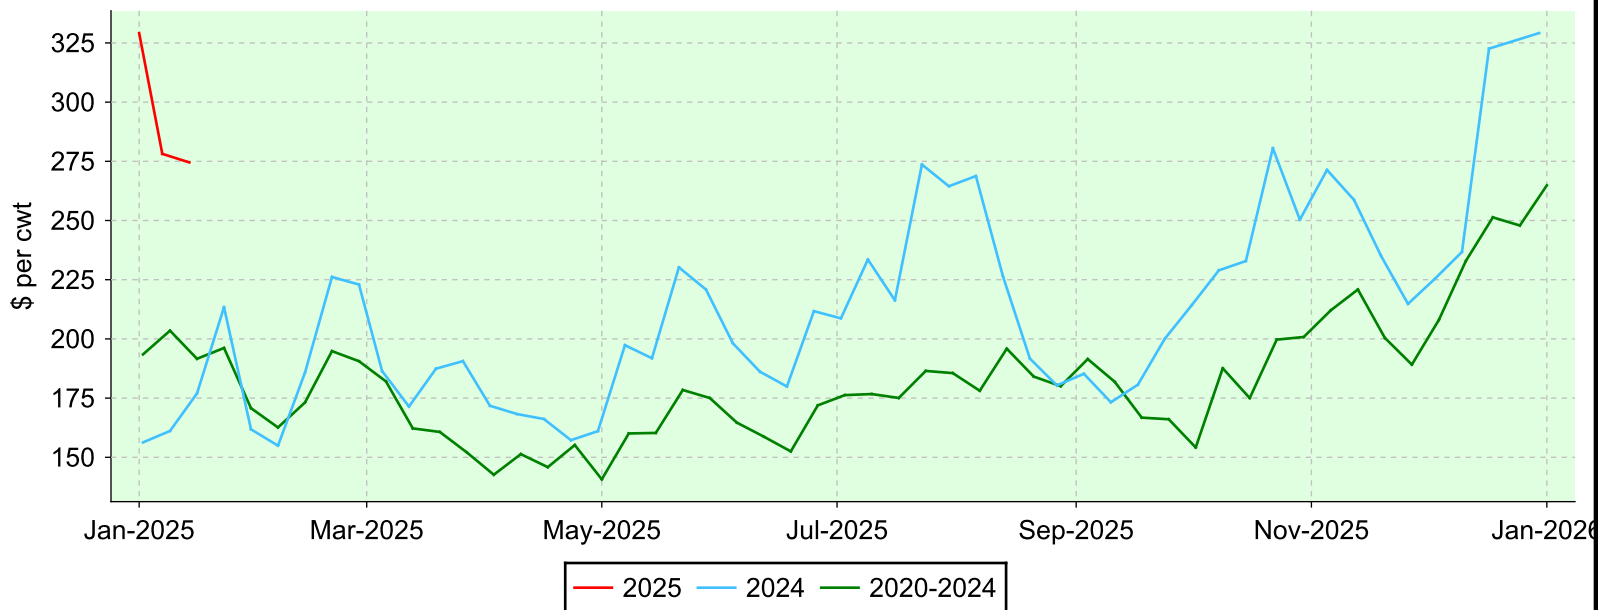

Sheep (all weights)

OLEX, Tuesday sales.

Average Price

Volume