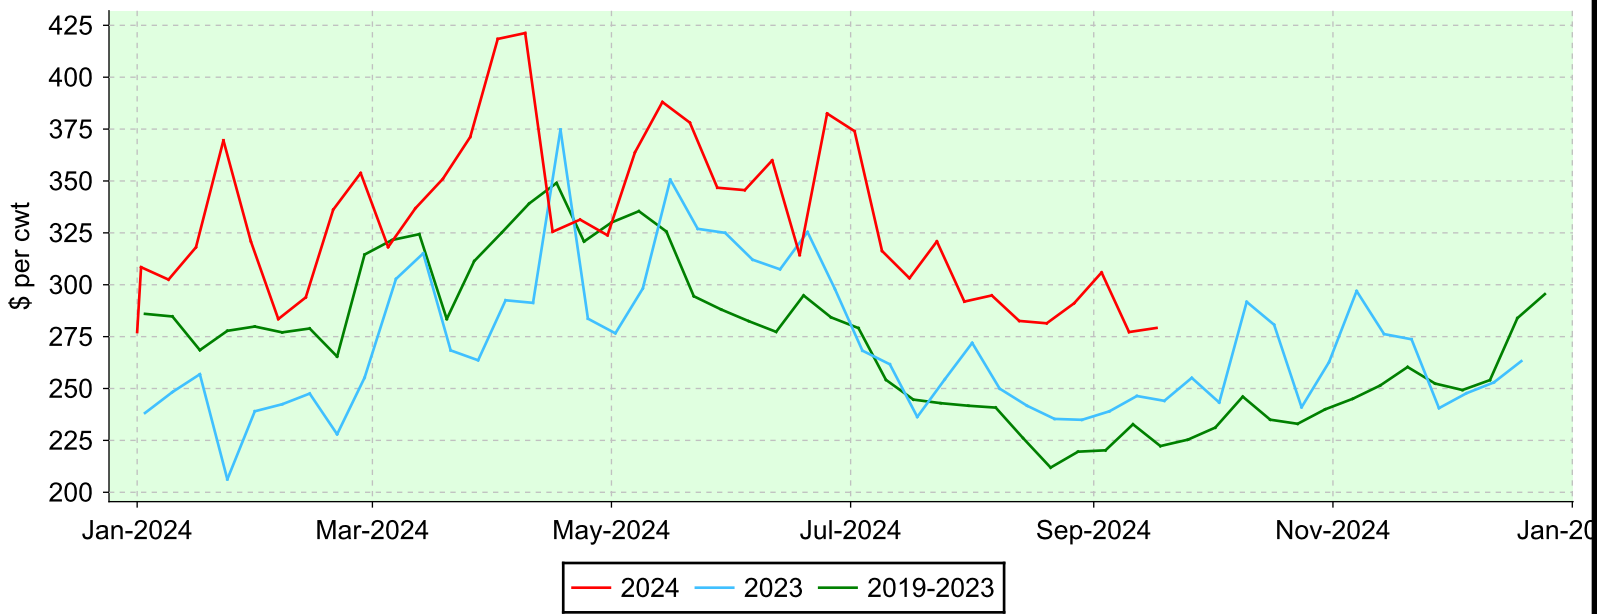

Lambs 95-109 lbs.

OLEX, Tuesday sales.

Average Price

Volume