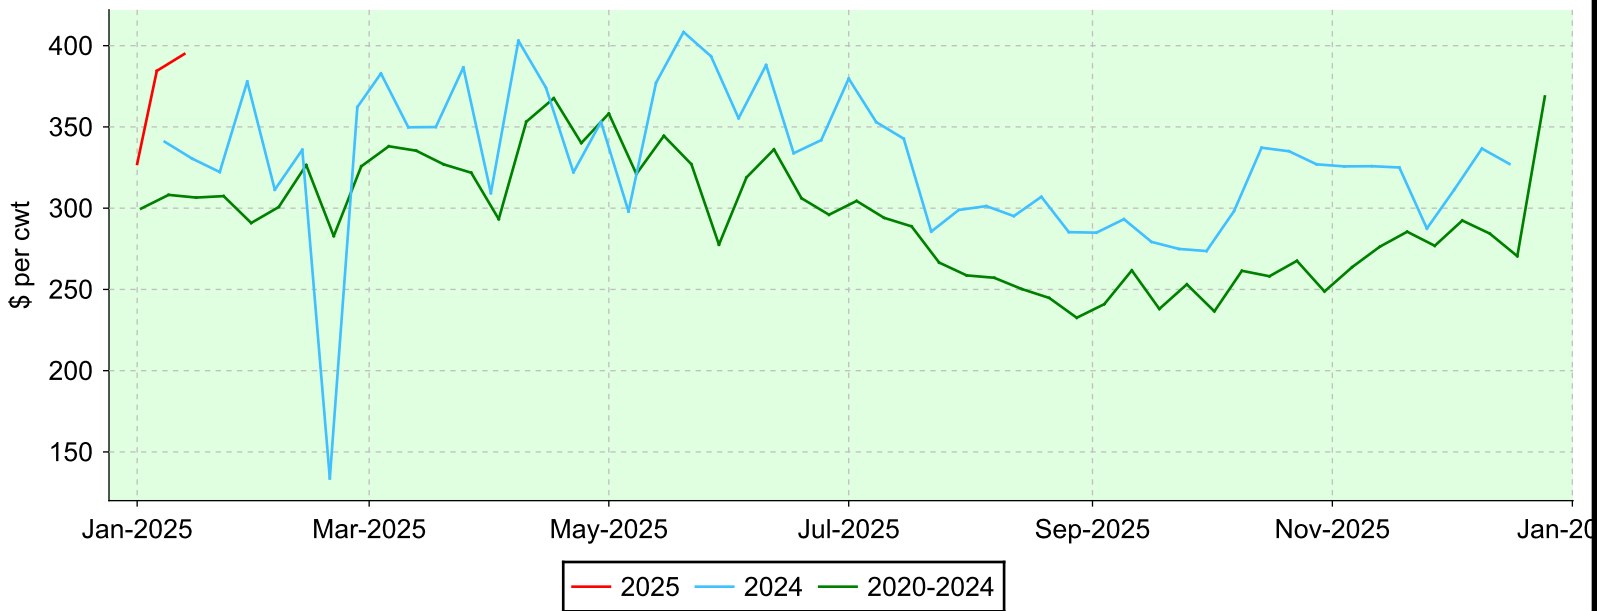

# Lambs 80-94 lbs.

Ontario Stockyards Inc., Monday sales.

## Average Price

## Volume