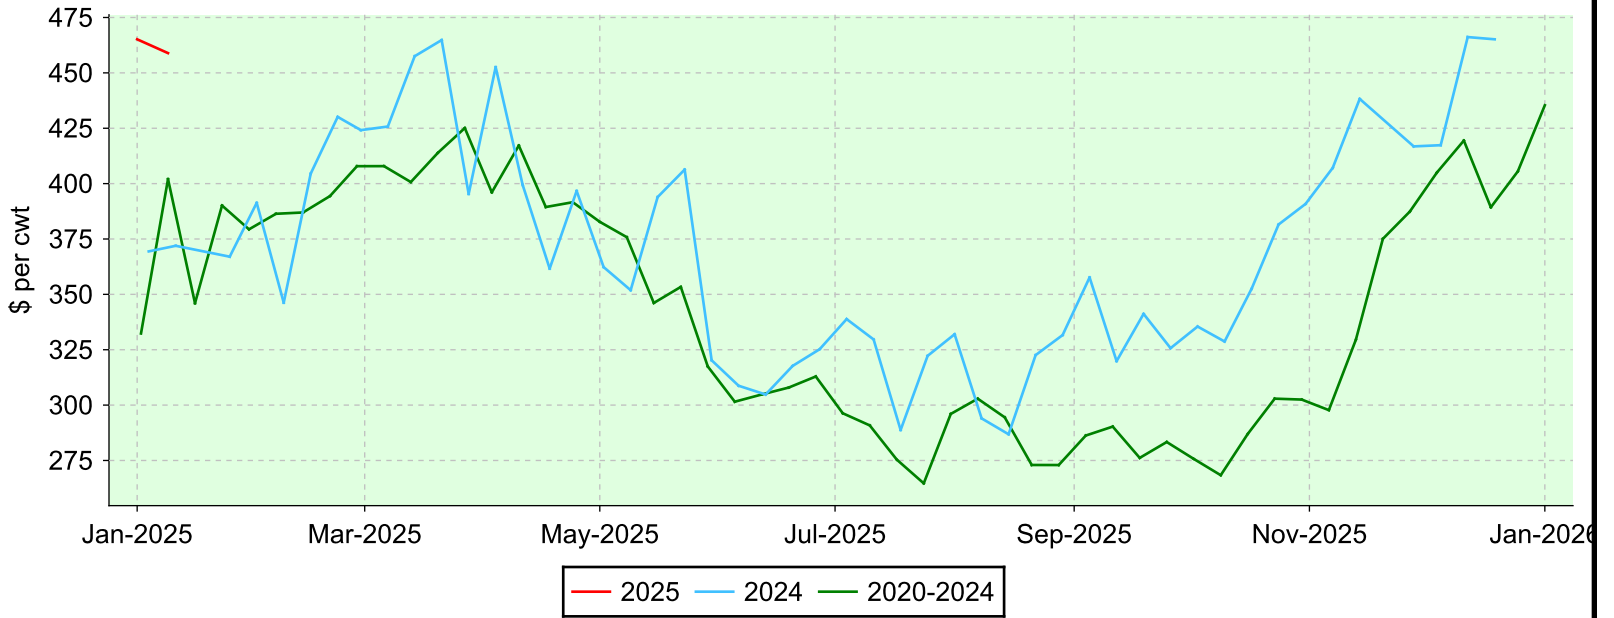

# Lambs 50-64 lbs.

Brussels, Thursday sales.

## Average Price

## Volume