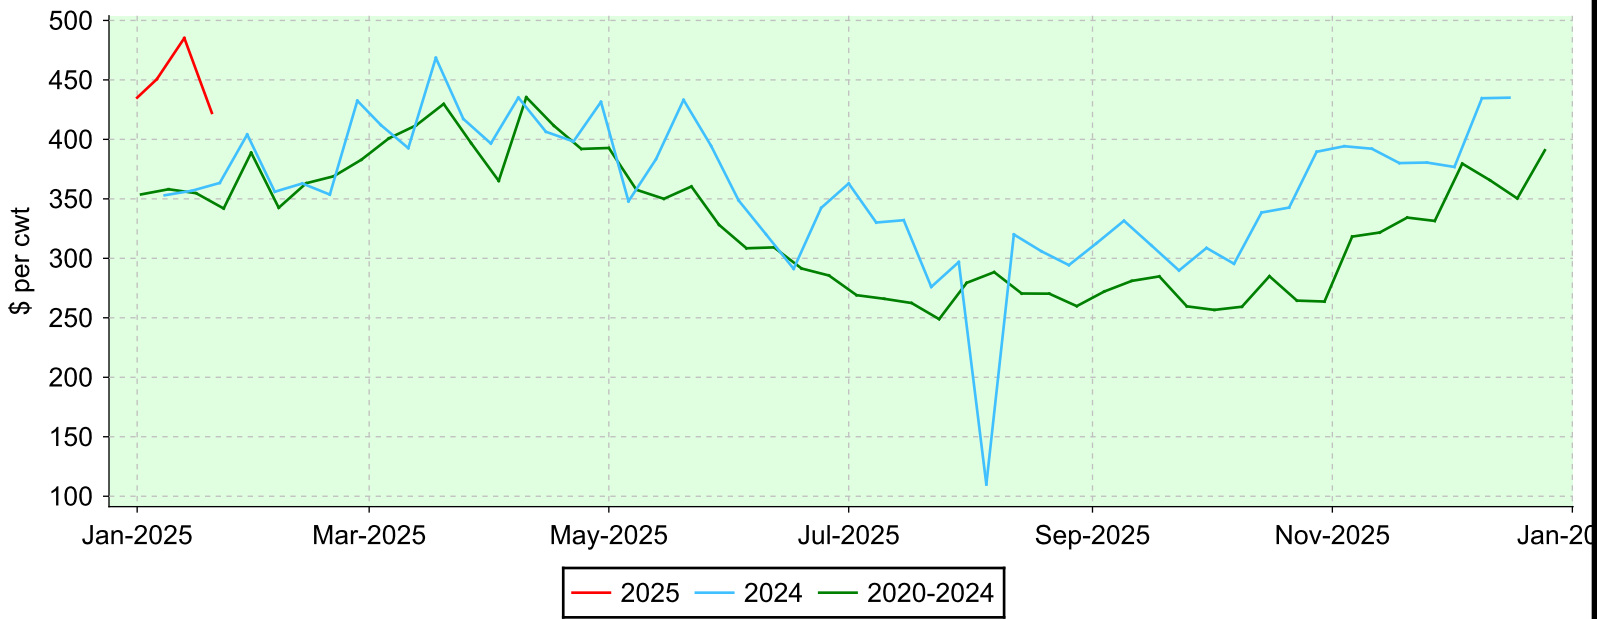

# Lambs 50-64 lbs.

Ontario Stockyards Inc., Monday sales.

## Average Price

## Volume