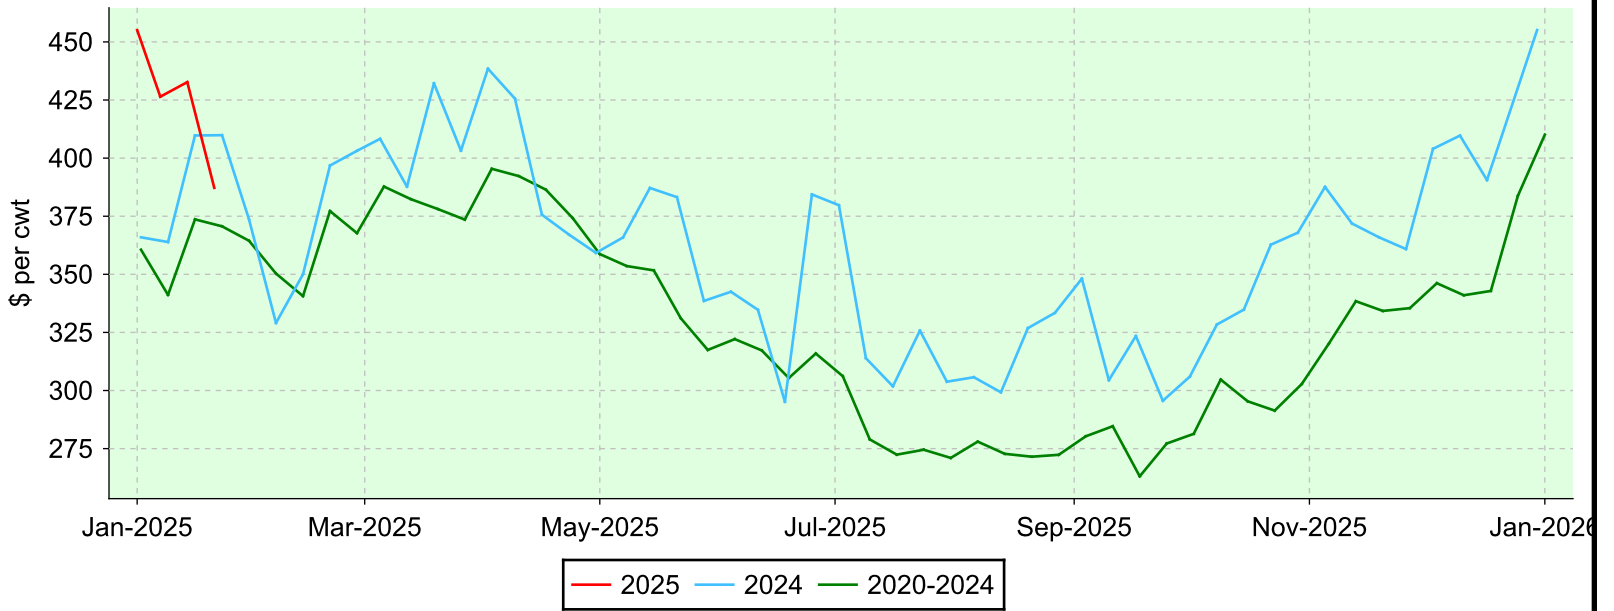

# Lambs 65-79 lbs.

OLEX, Tuesday sales.

## Average Price

## Volume