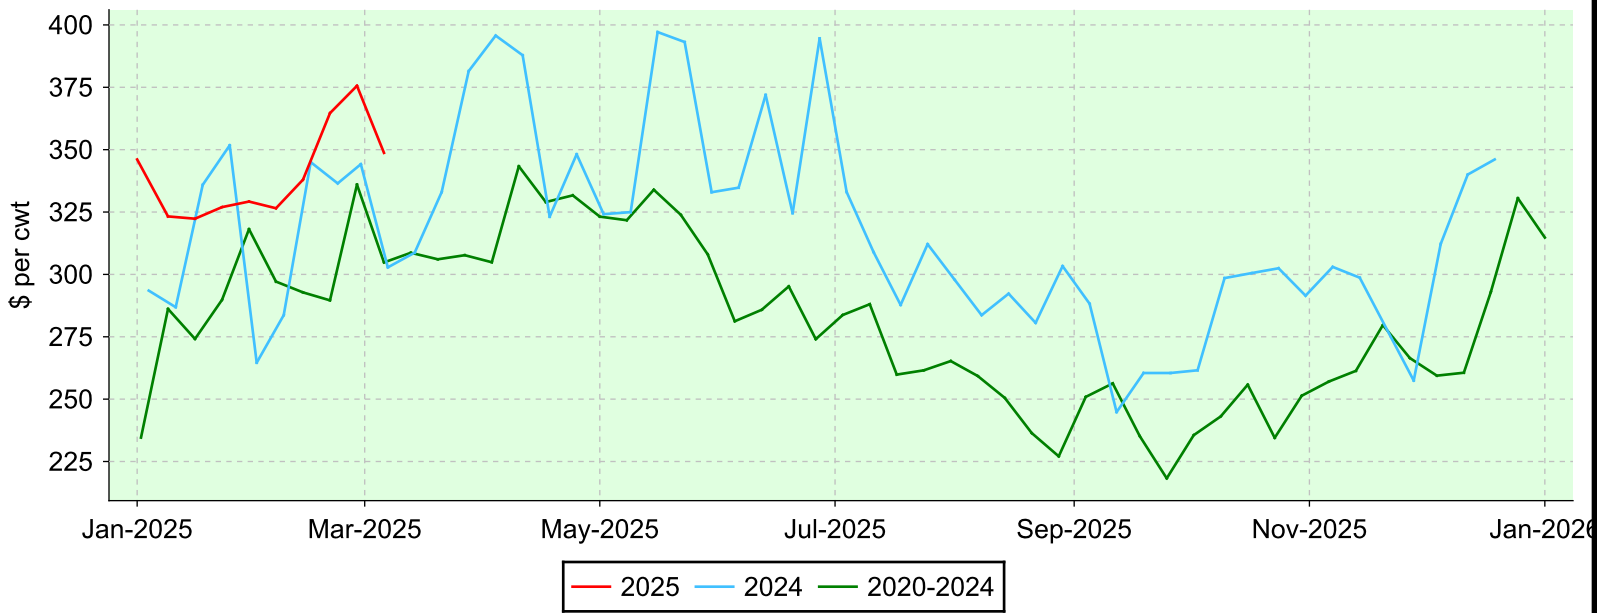

# Lambs 95-109 lbs.

Brussels, Thursday sales.

## Average Price

## Volume