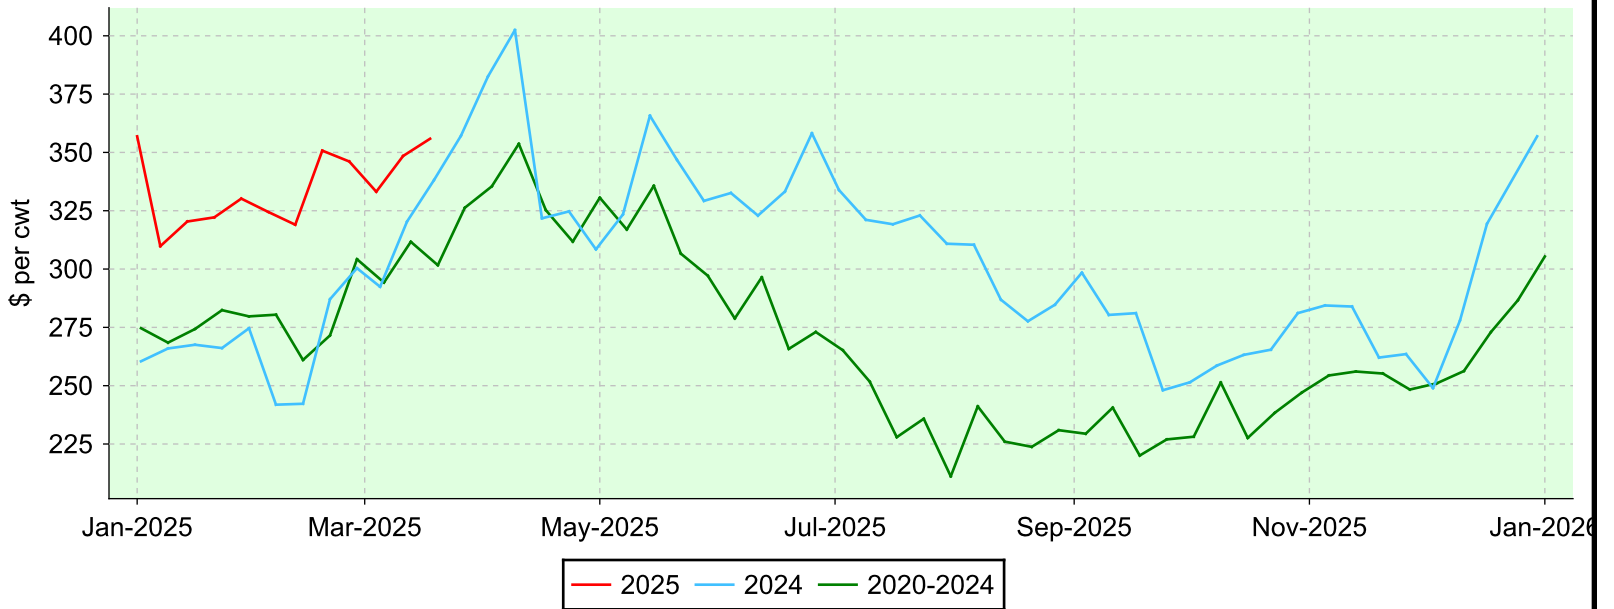

# Lambs 110 lbs. and over

OLEX, Thursday sales.

## Average Price

## Volume