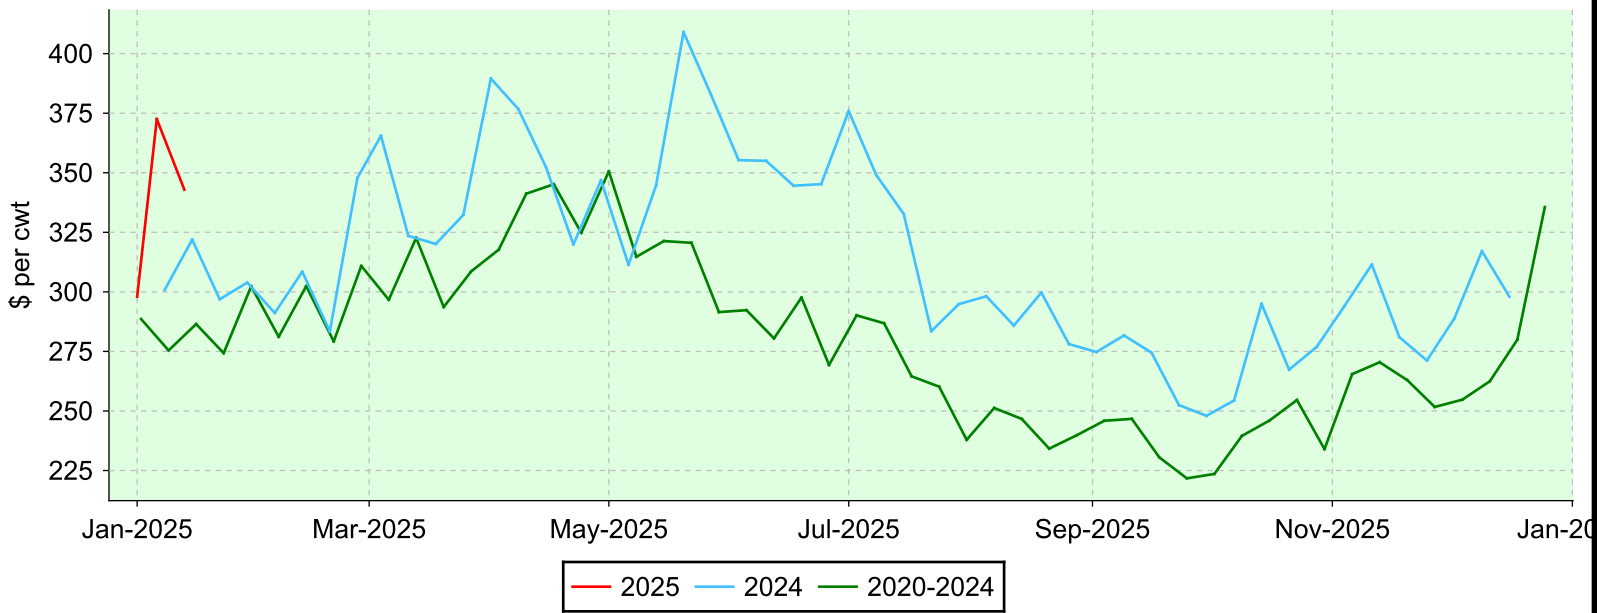

Lambs 95-109 lbs.

Ontario Stockyards Inc., Monday sales.

Average Price

Volume