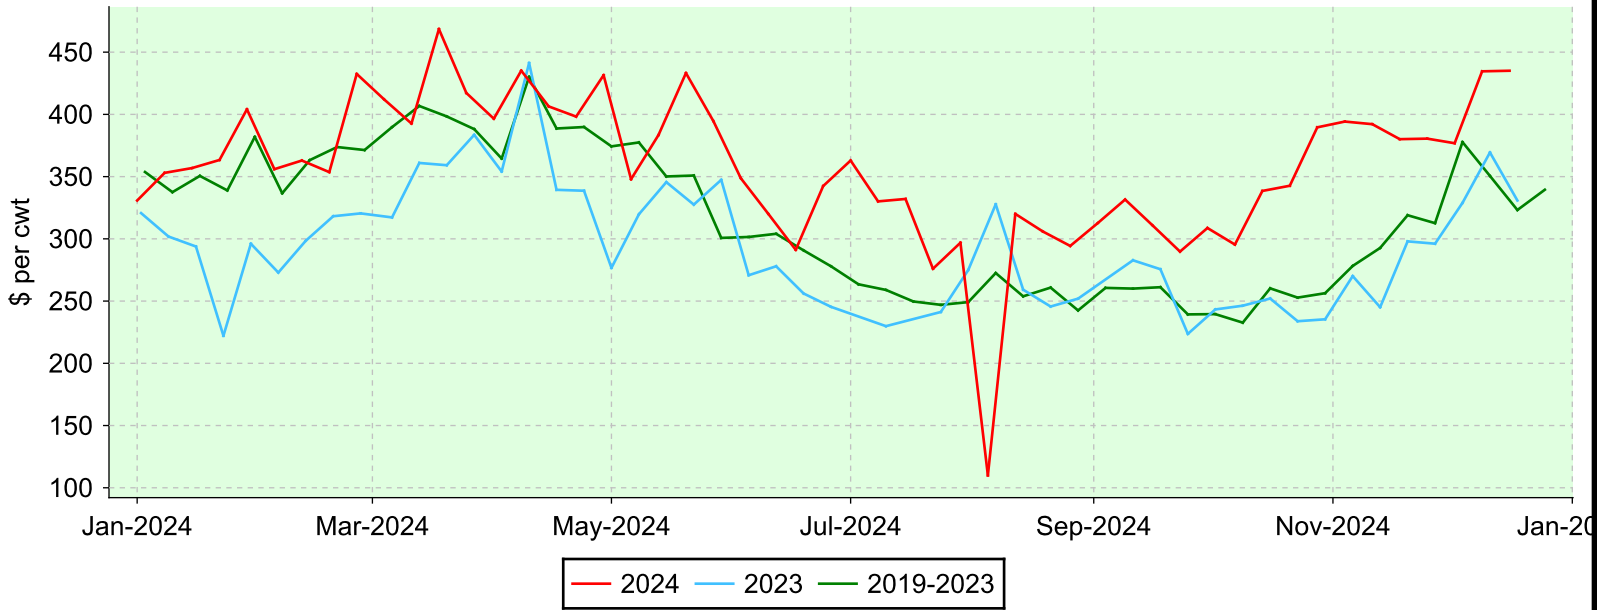

Lambs 50-64 lbs.

Ontario Stockyards Inc., Monday sales.

Average Price

Volume