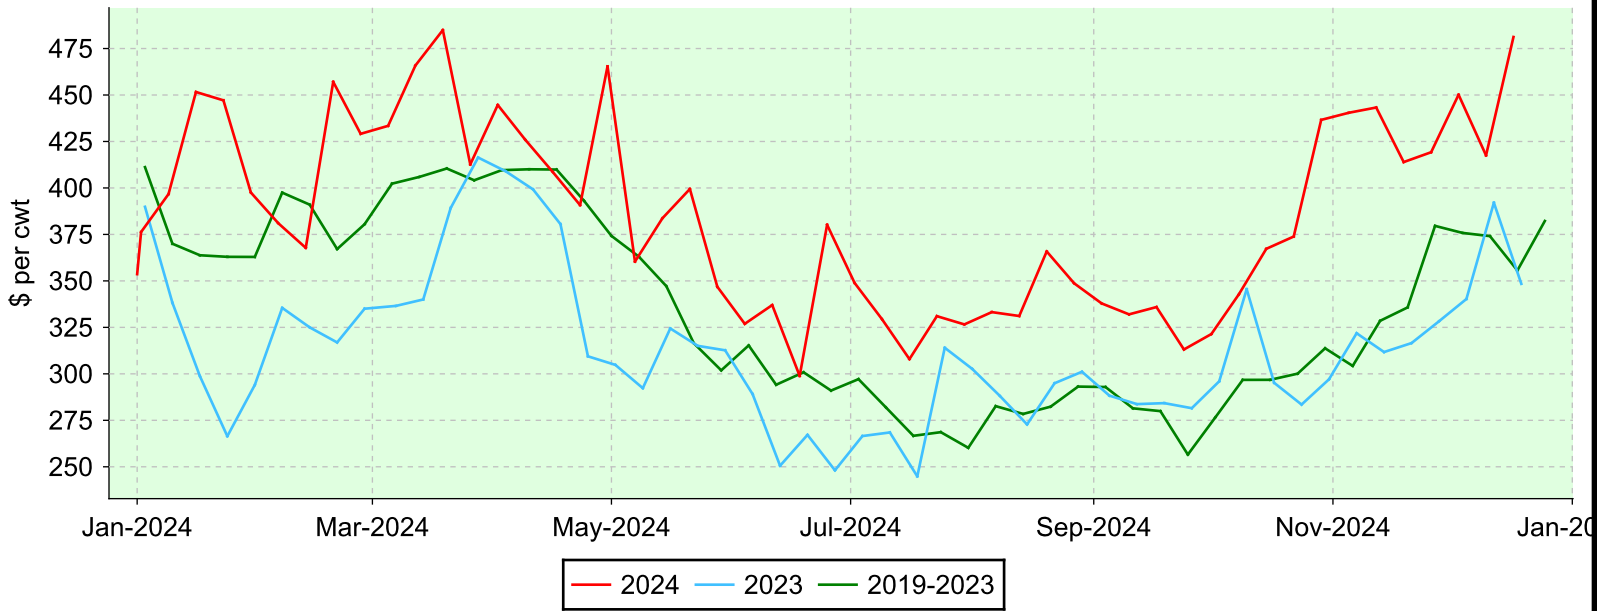

Lambs 50-64 lbs.

OLEX, Tuesday sales.

Average Price

Volume