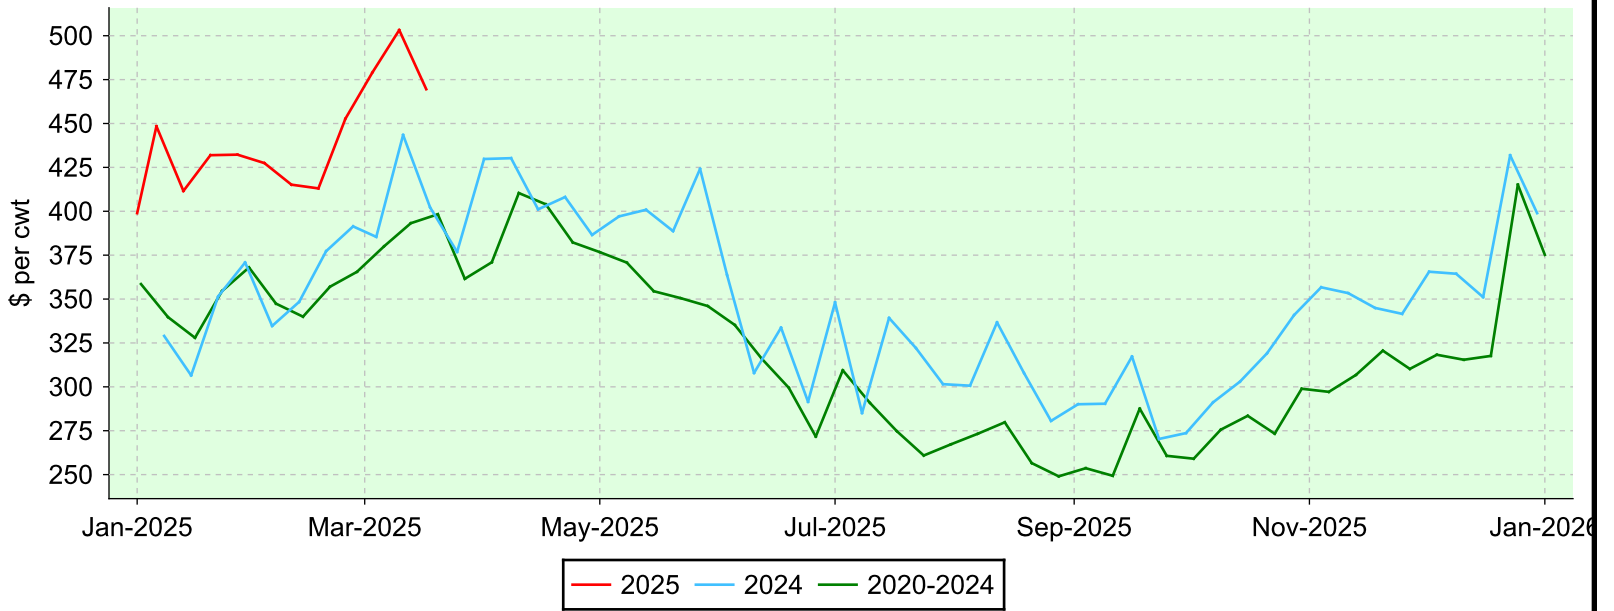

Lambs 65-79 lbs.

Embrun, Monday sales.

Average Price

Volume