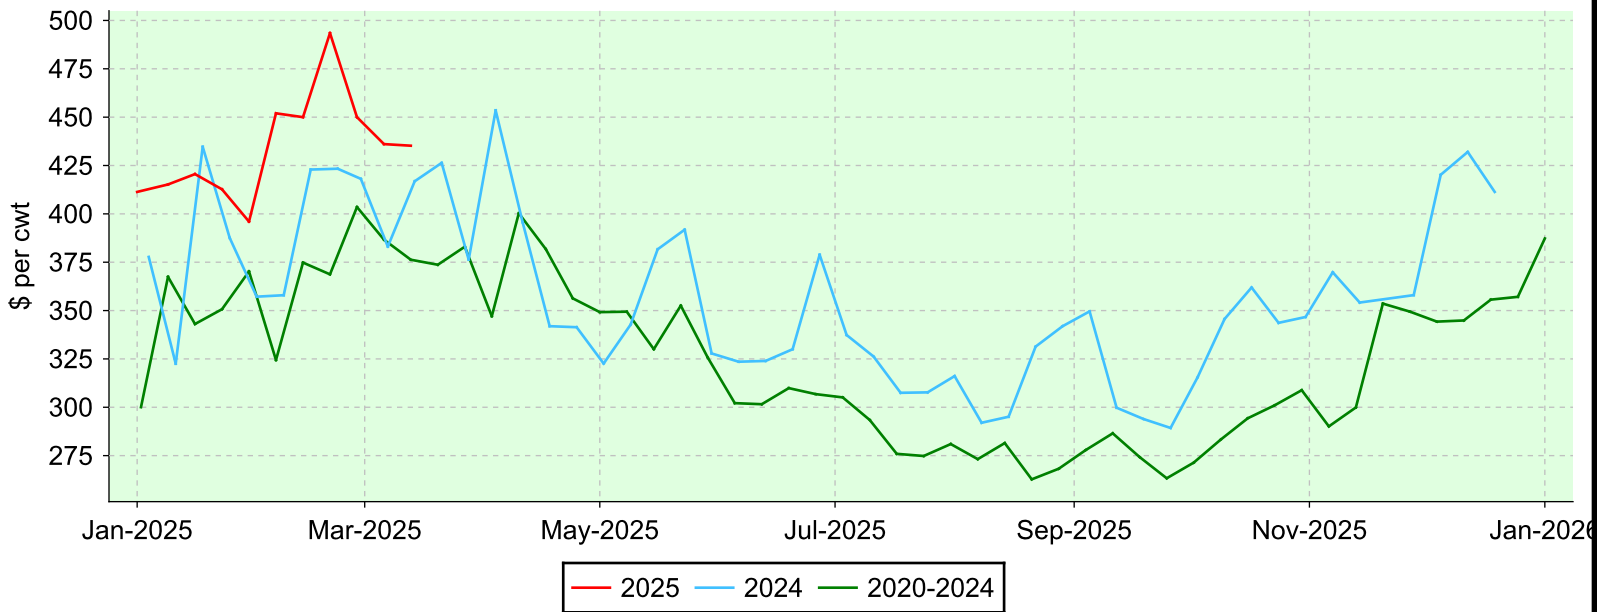

Lambs 65-79 lbs.

Brussels, Thursday sales.

Average Price

Volume