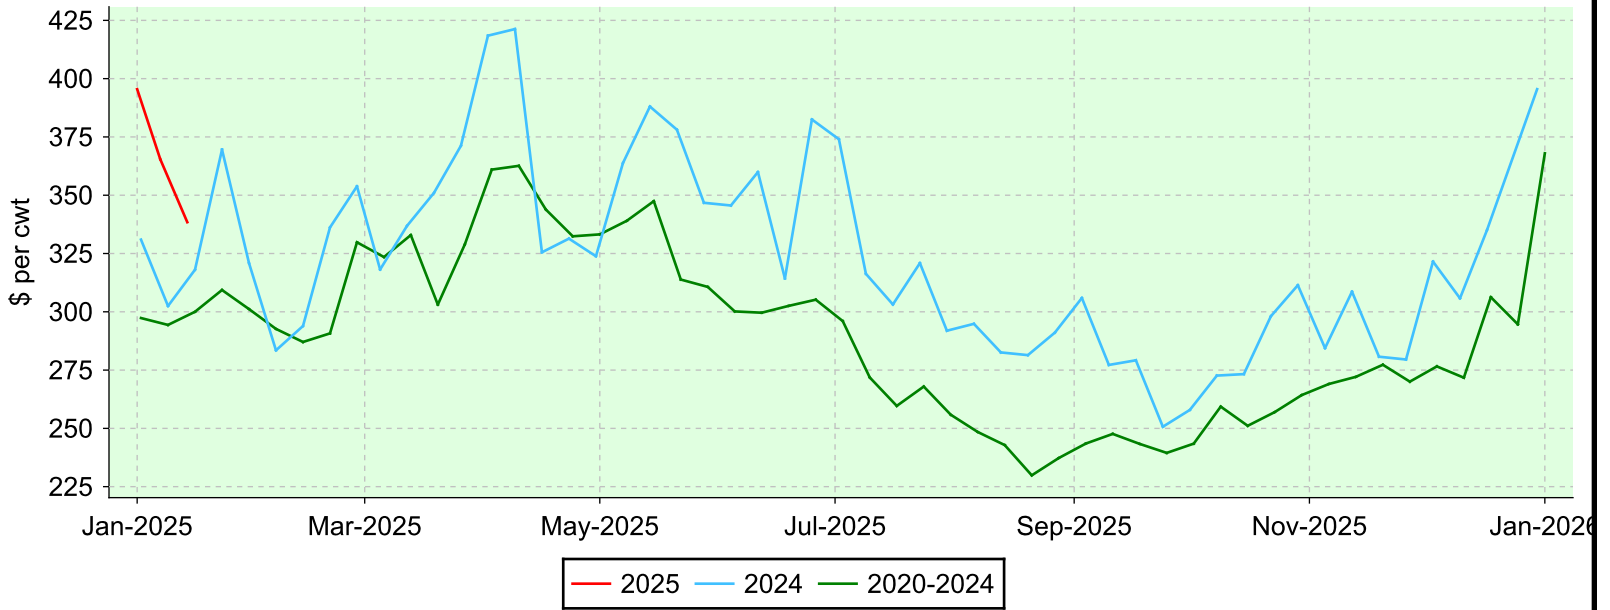

# Lambs 95-109 lbs.

OLEX, Tuesday sales.

## Average Price

## Volume