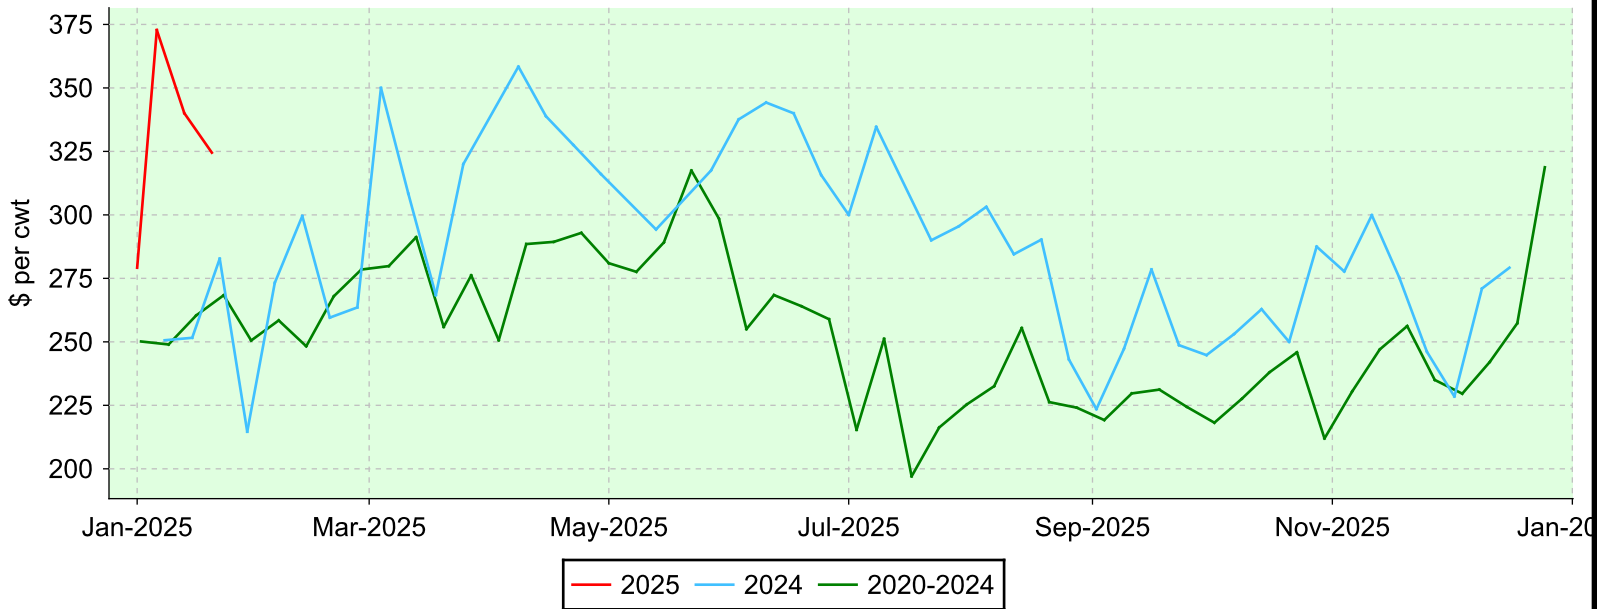

# Lambs 110 lbs. and over

Ontario Stockyards Inc., Monday sales.

## Average Price

## Volume