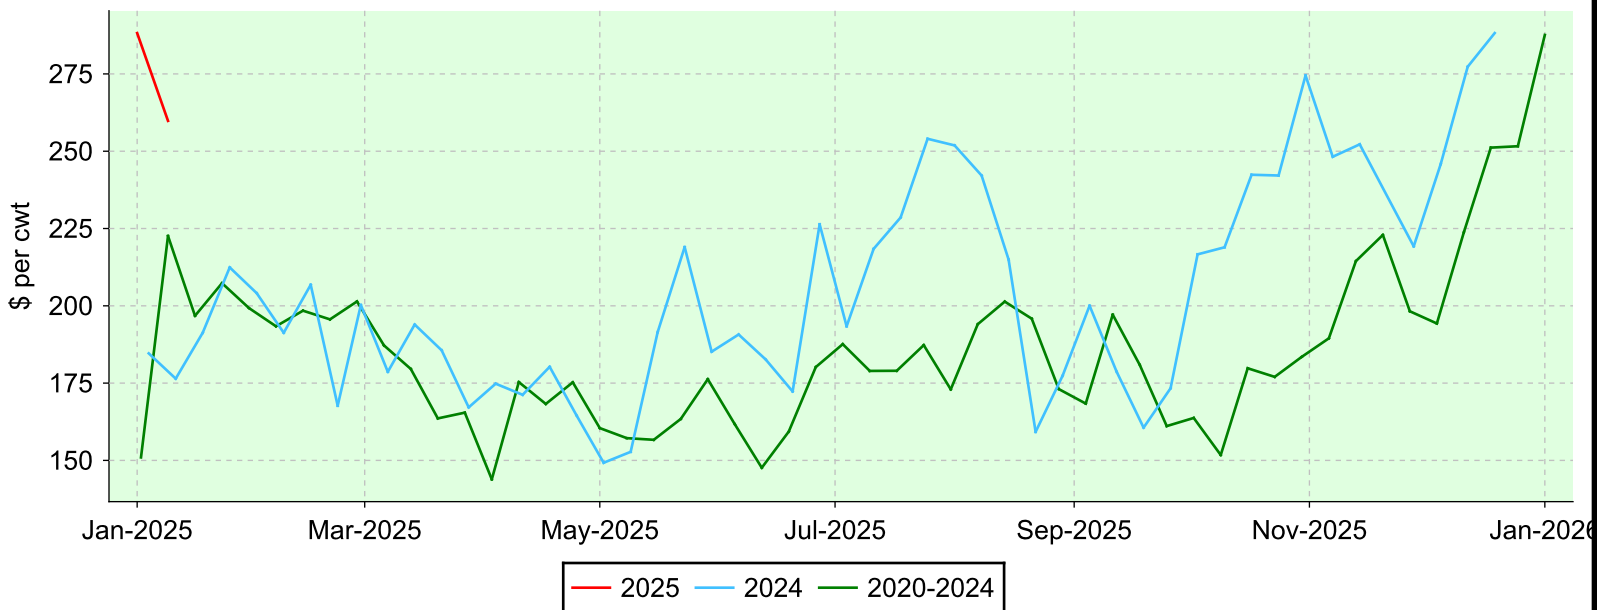

Sheep (all weights)

Brussels, Thursday sales.

Average Price

Volume