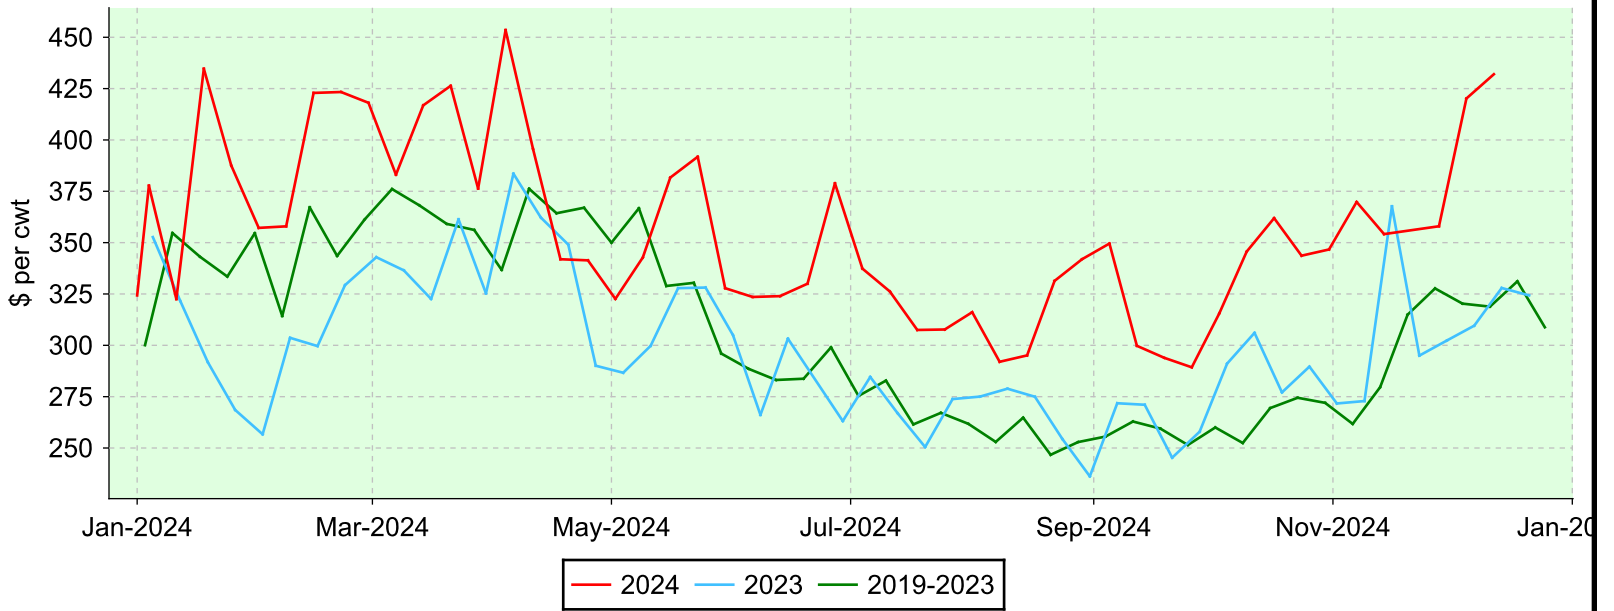

Lambs 65-79 lbs.

Brussels, Thursday sales.

Average Price

Volume