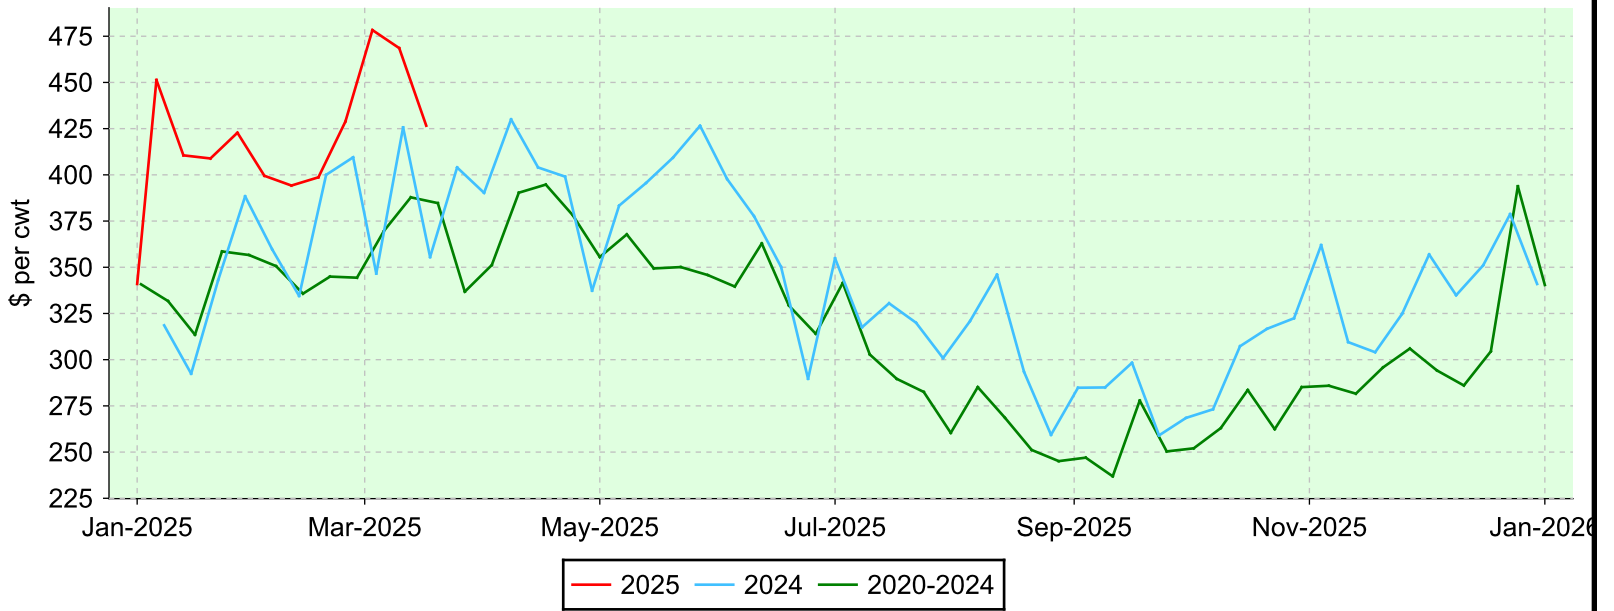

Lambs 80-94 lbs.

Embrun, Monday sales.

Average Price

Volume