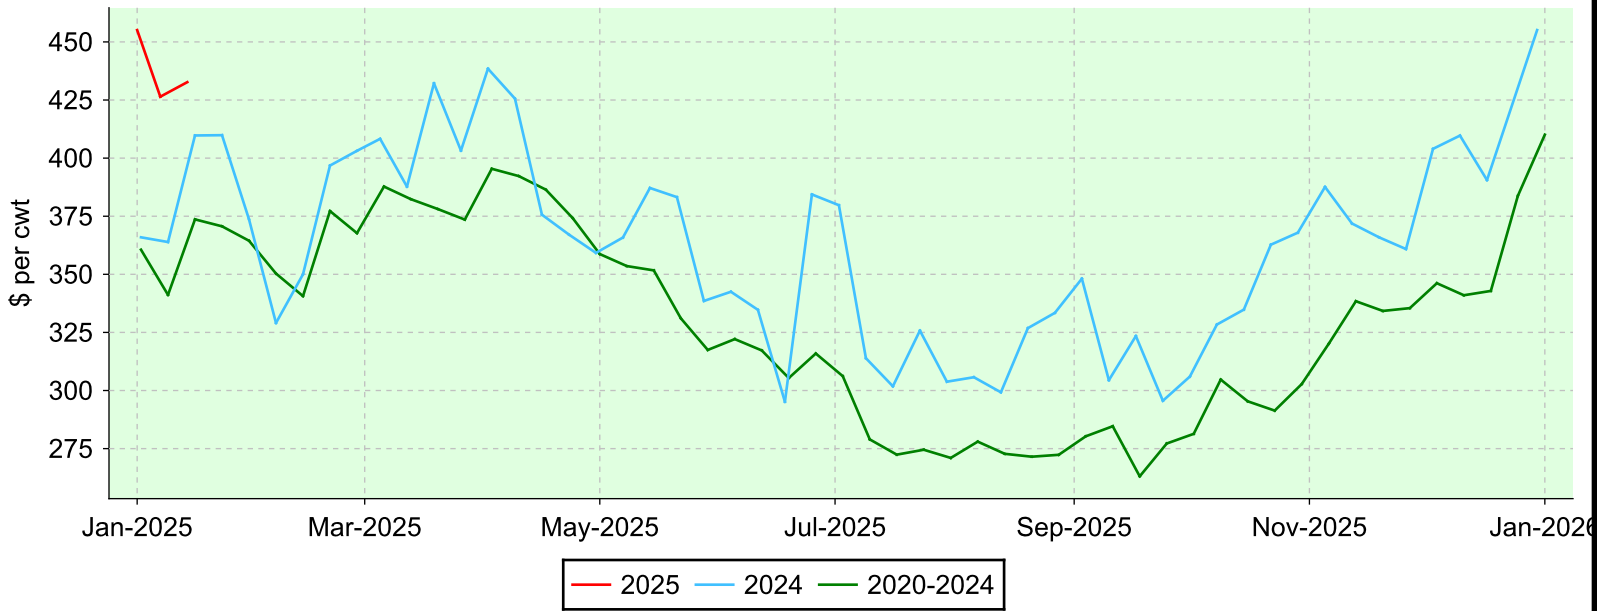

Lambs 65-79 lbs.

OLEX, Tuesday sales.

Average Price

Volume