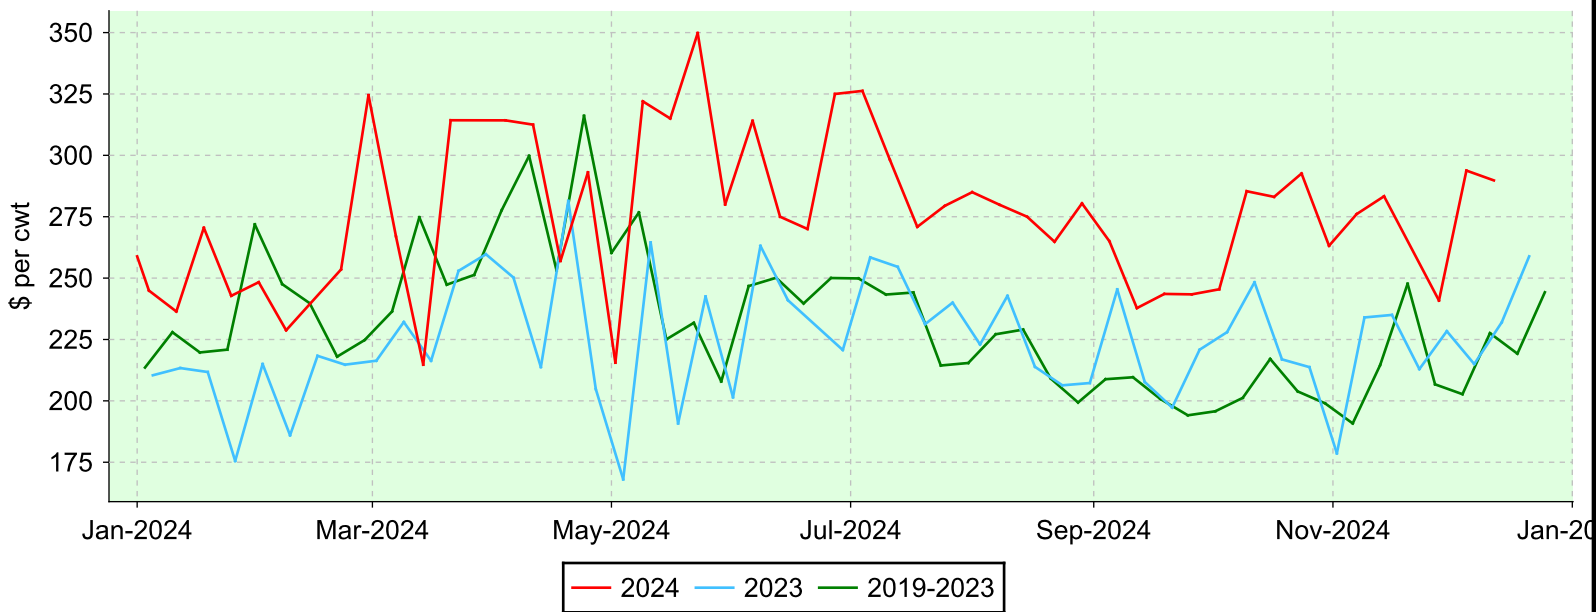

Lambs 110 lbs. and over

Brussels, Thursday sales.

Average Price

Volume