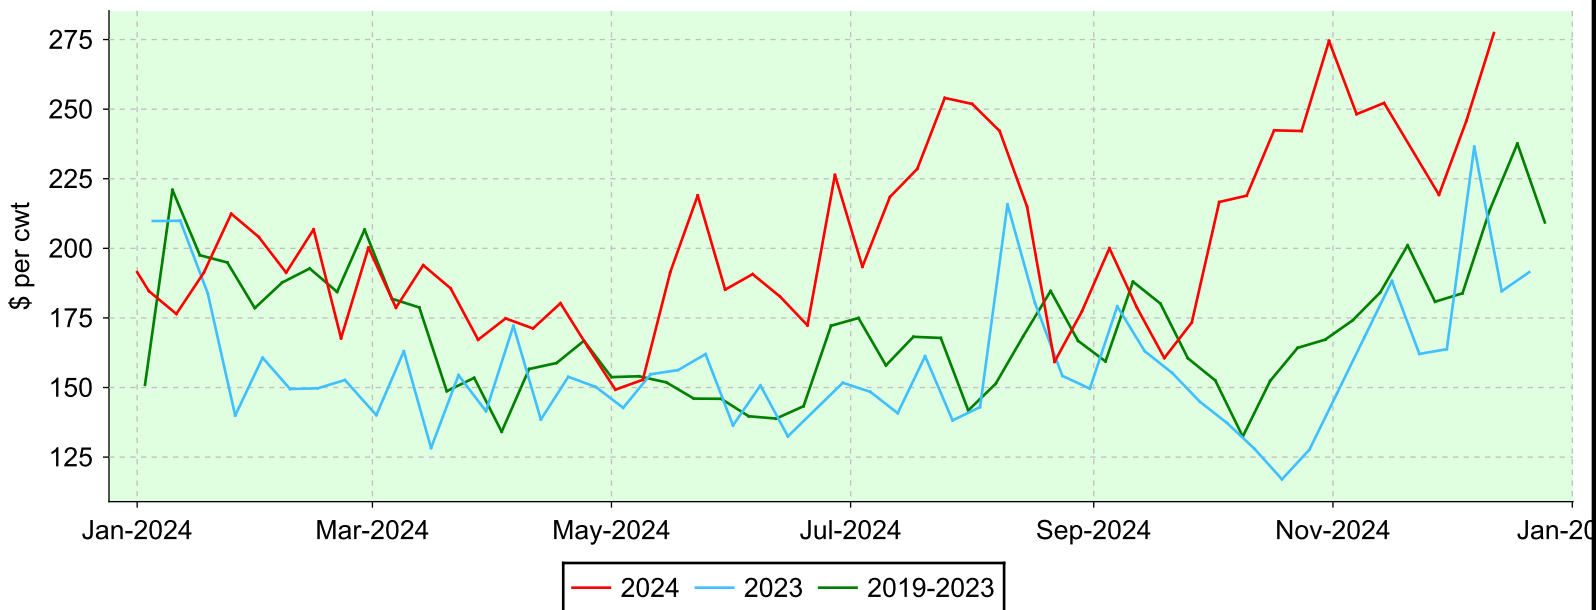

Sheep (all weights)

Brussels, Thursday sales.

Average Price

Volume