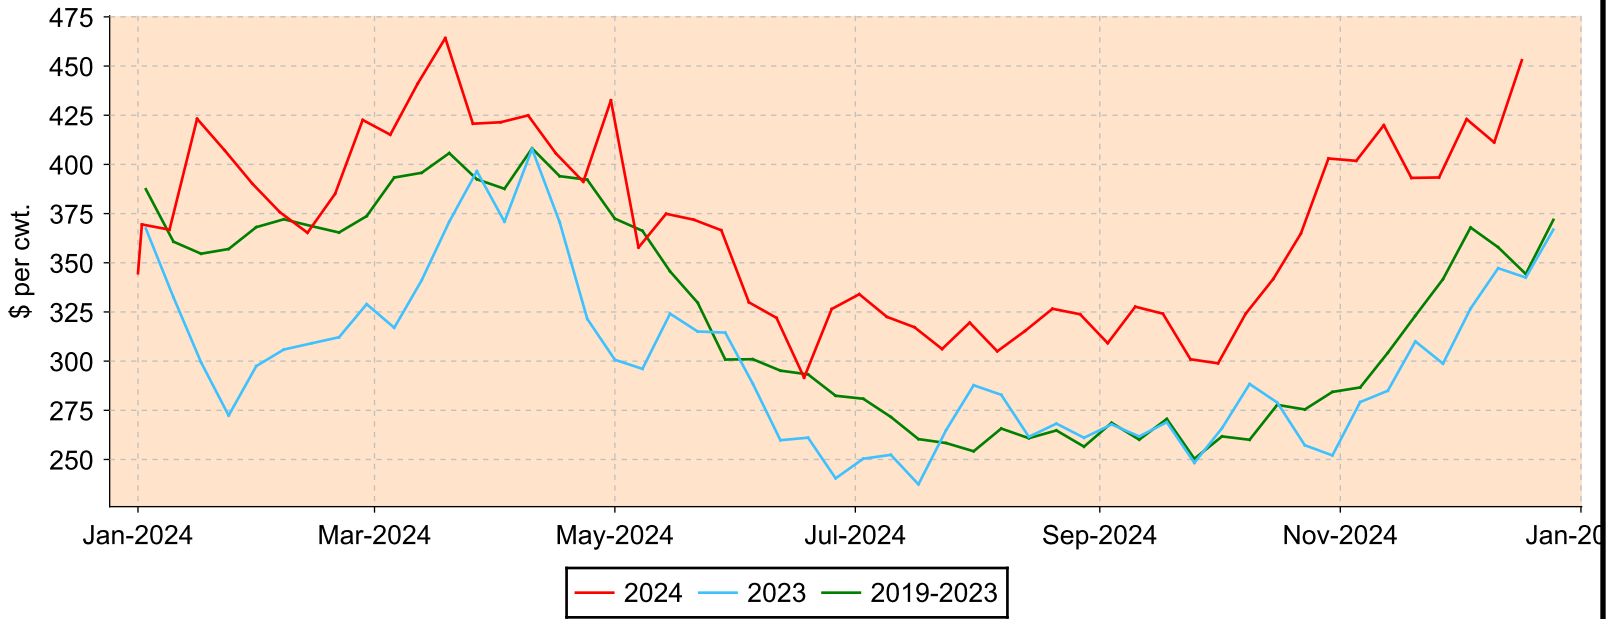

Lambs 50-64 lbs.

All sales from all reporting markets

Average Weekly Price

Weekly Volume