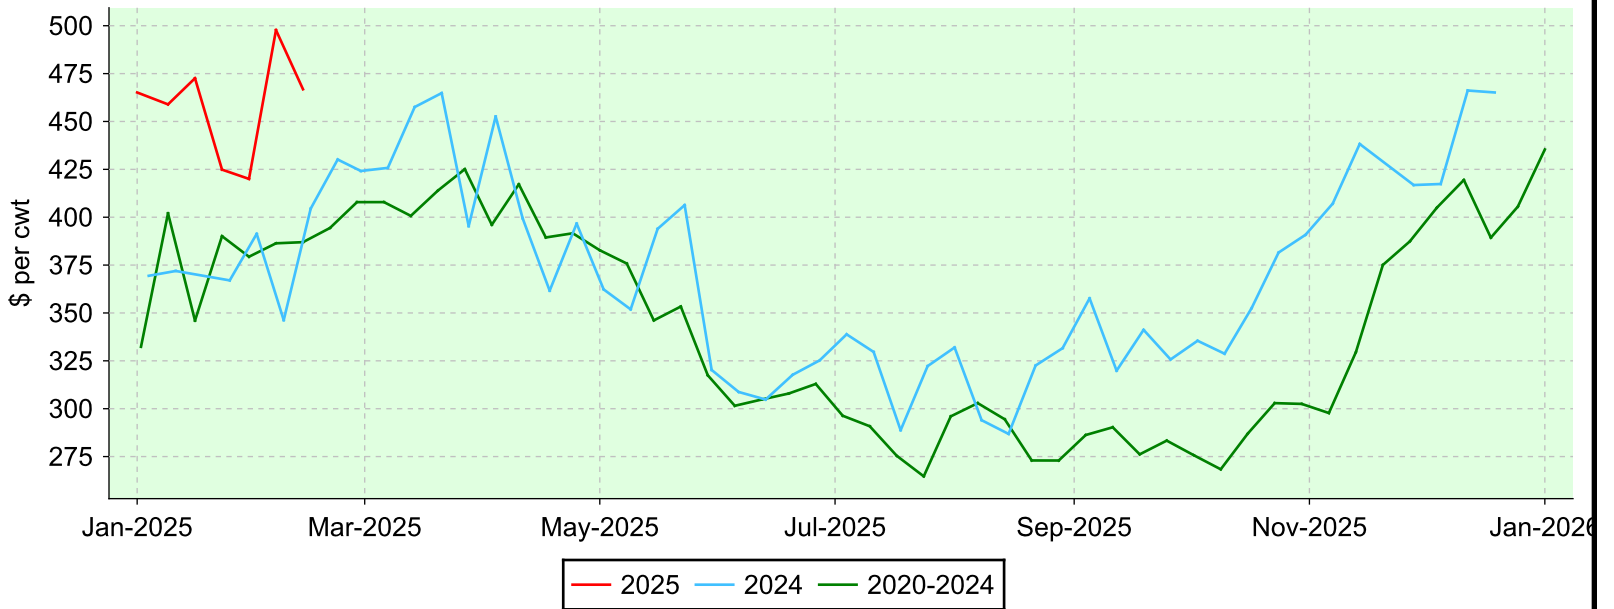

Lambs 50-64 lbs.

Brussels, Thursday sales.

Average Price

Volume