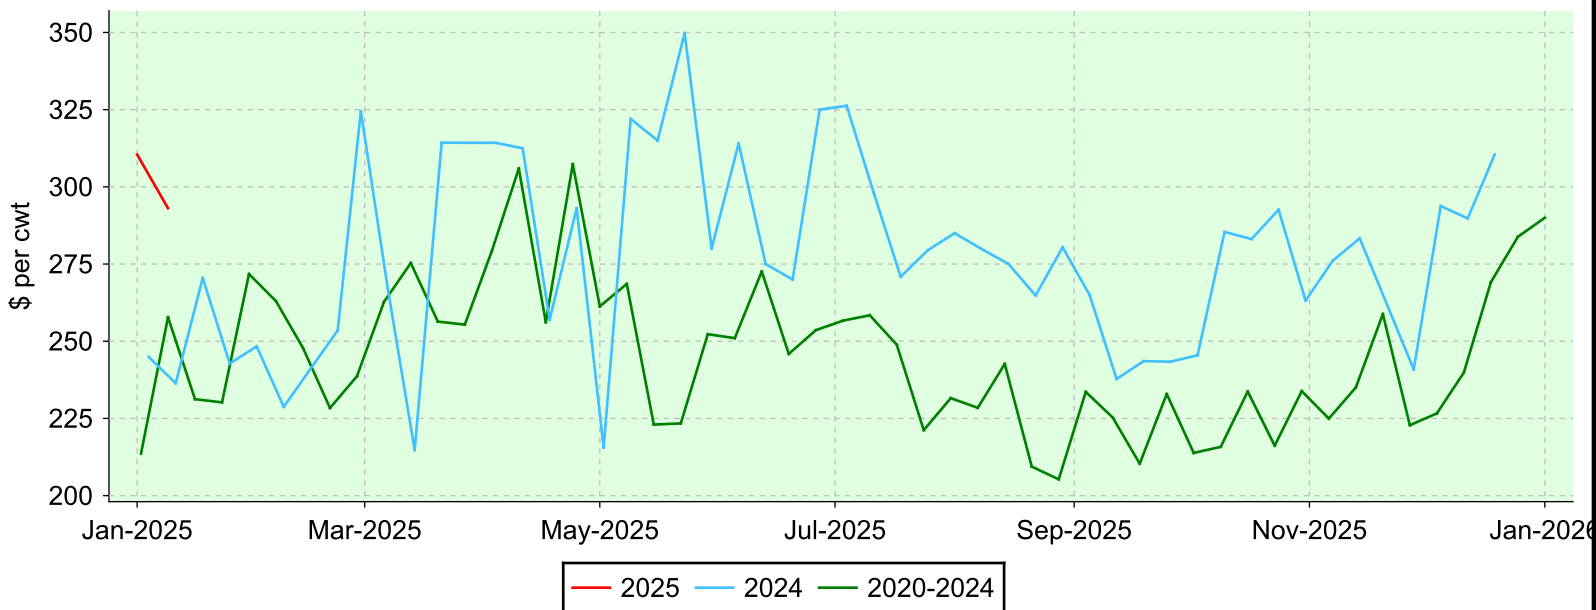

Lambs 110 lbs. and over

Brussels, Thursday sales.

Average Price

Volume