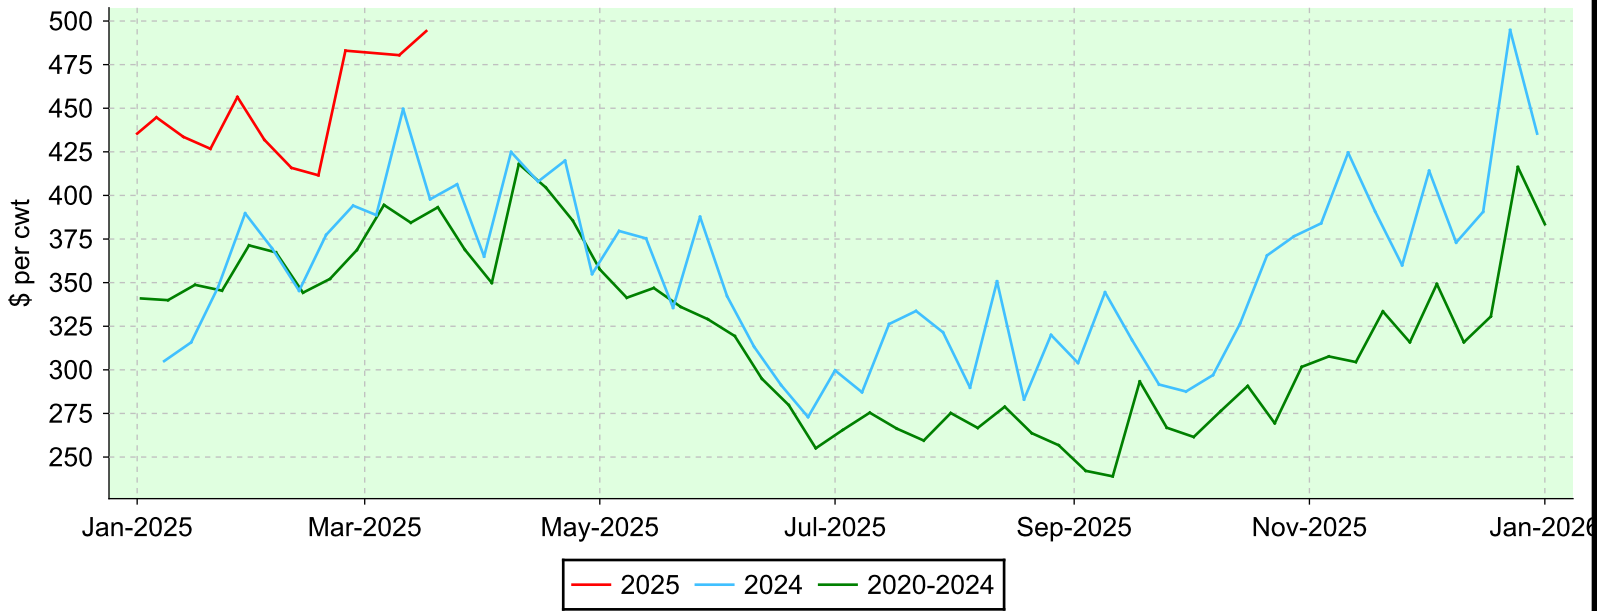

Lambs 50-64 lbs.

Embrun, Monday sales.

Average Price

Volume