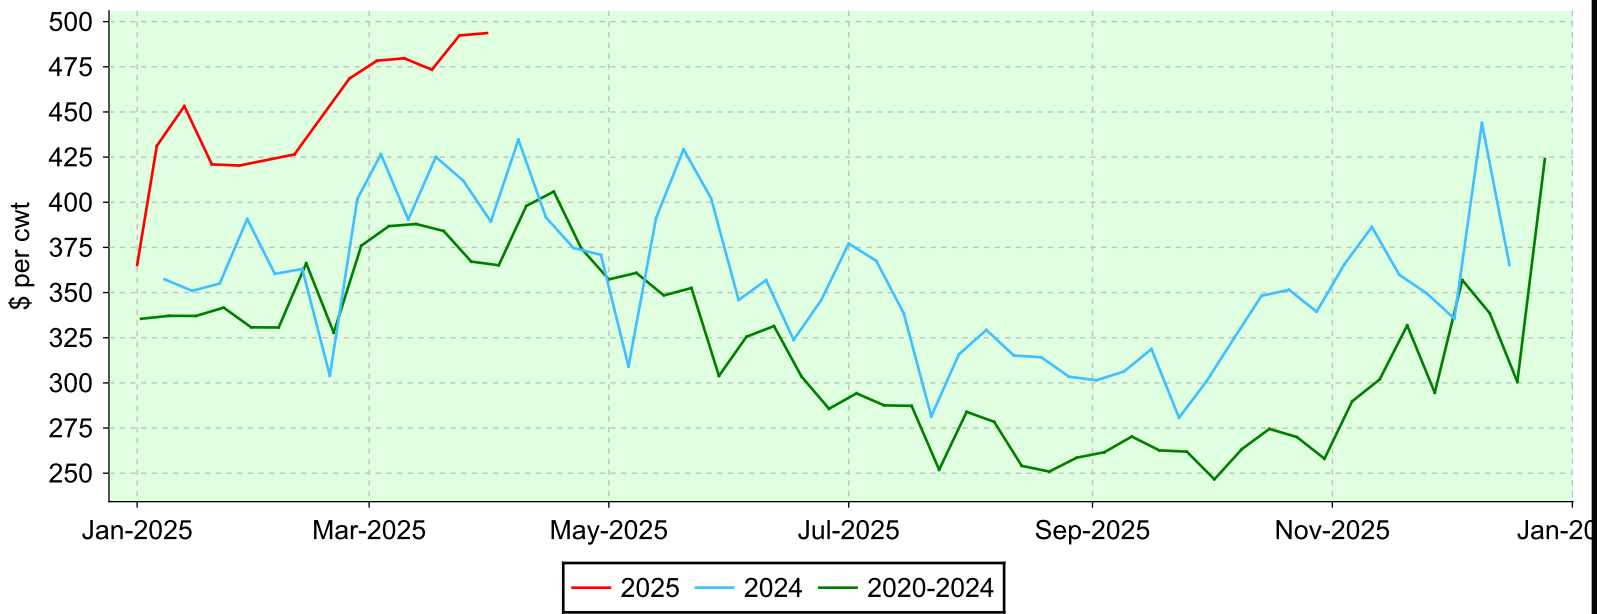

Lambs 65-79 lbs.

Ontario Stockyards Inc., Monday sales.

Average Price

Volume