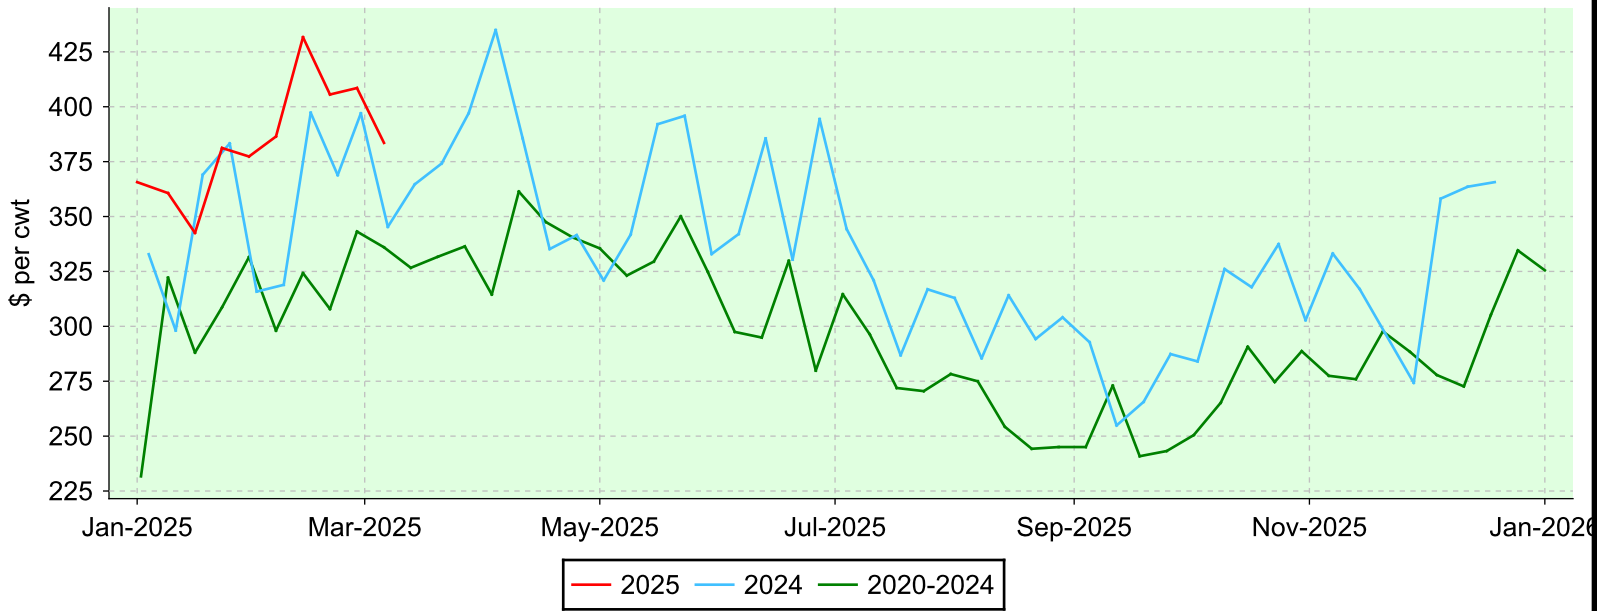

Lambs 80-94 lbs.

Brussels, Thursday sales.

Average Price

Volume