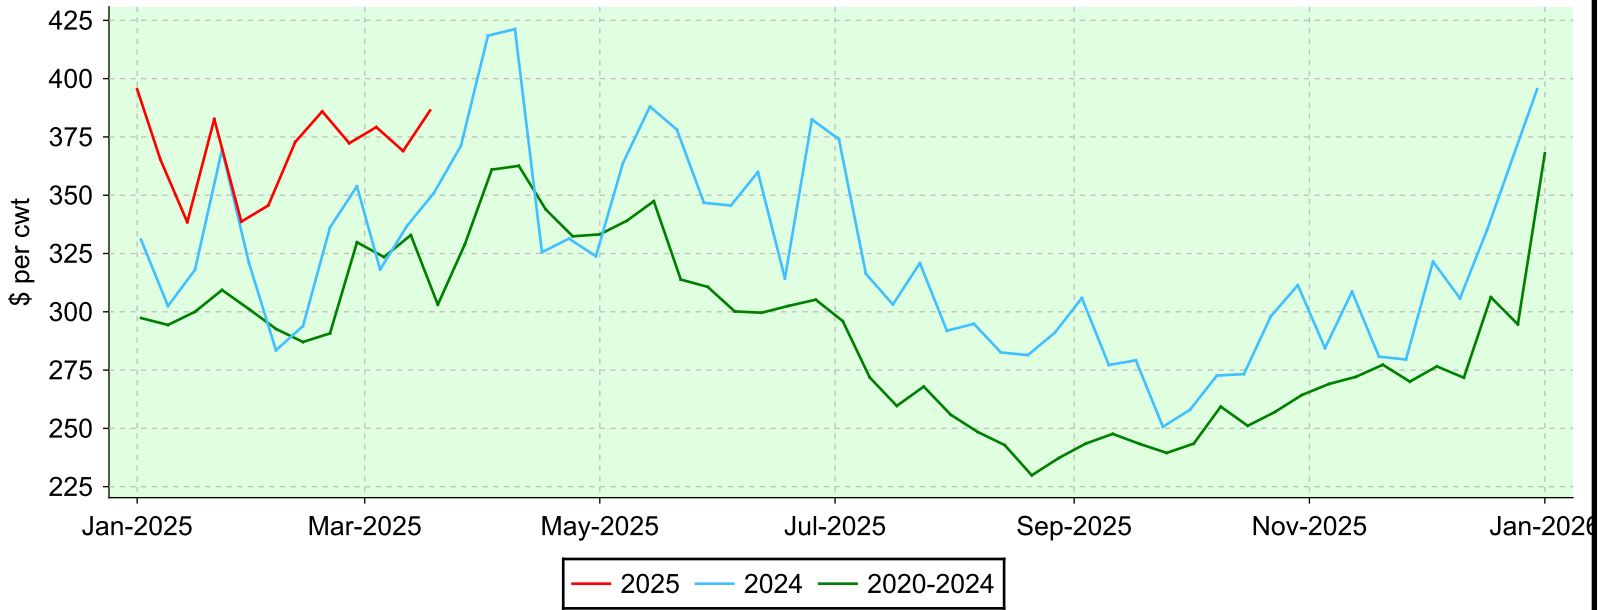

Lambs 95-109 lbs.

OLEX, Tuesday sales.

Average Price

Volume