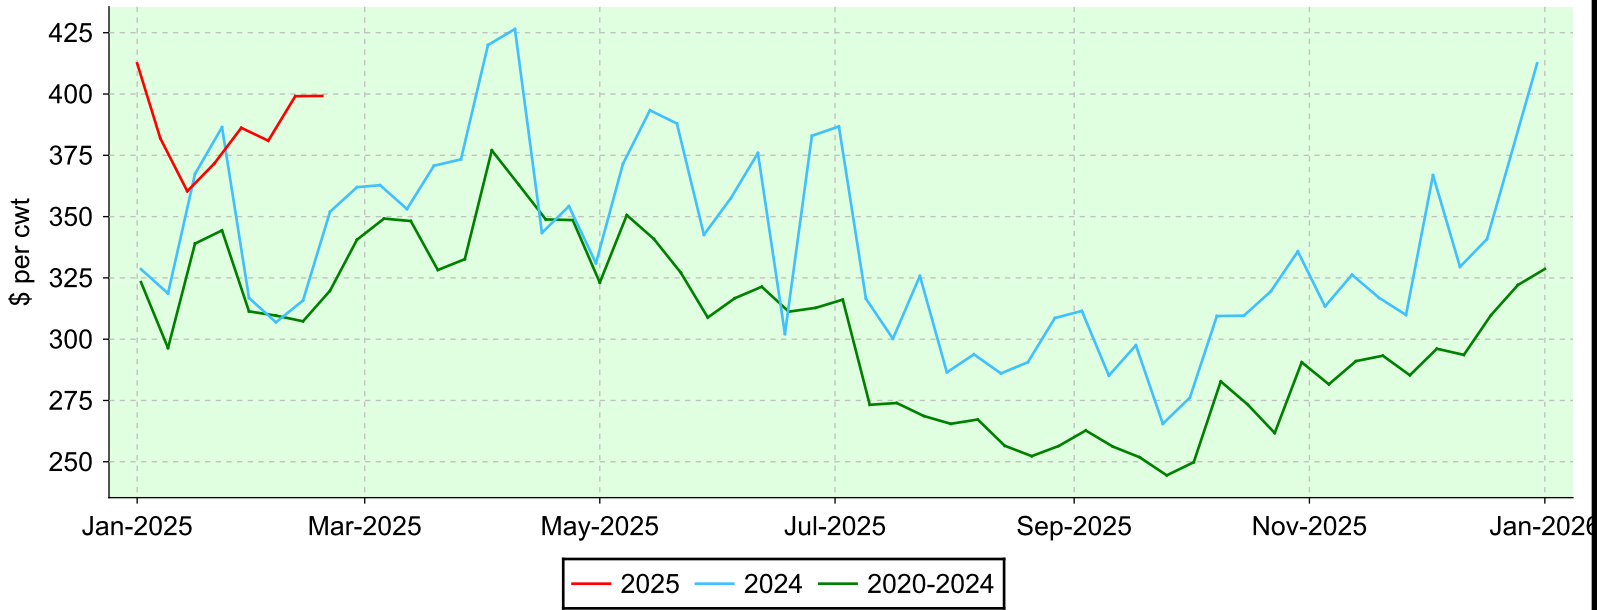

# Lambs 80-94 lbs.

OLEX, Tuesday sales.

## Average Price

## Volume