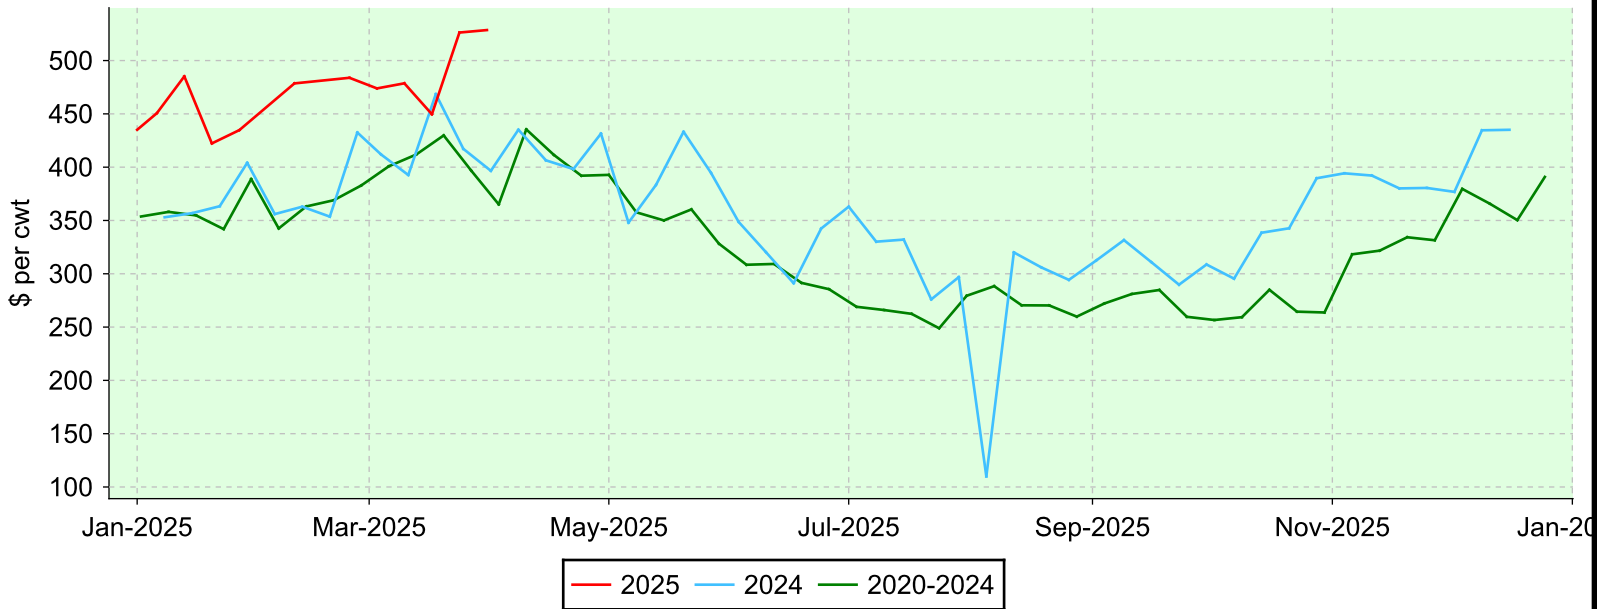

Lambs 50-64 lbs.

Ontario Stockyards Inc., Monday sales.

Average Price

Volume